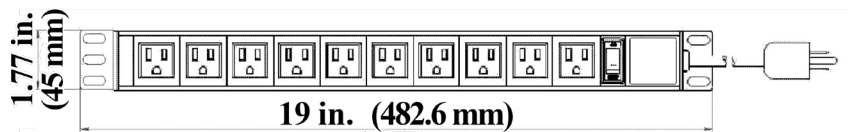

1 RMU 8-WAY POWER STRIP WITH CIRCUIT BREAKER

047-WPS-2000

Height	Width	Depth	Weight	Cord Length
1.77 in. (45 mm)	19 in. (482.6 mm)	2 in. (50.8 mm)	2 lb (0.9 kg)	6 ft. (1828.8 kg)

DESCRIPTION

8-Way Power Strip With Main Switch and Circuit Breaker - 1 RMU, 19 in., Black

FEATURES

- Power Distribution Unit designed for standard 19 in. rack and cabinet
- ON/OFF switch and reset switch
- Single Phase AC, 6 ft power cord
- Suitable for networking, telecom, security, audio/video and sound reinforcement applications.

Max Current: 15A
Max Output Power: 1875W
Rated Voltage: 125V 5-60Hz

TOP VIEW

SIDE VIEW

Marking:
(UL) E308842 SJT 3/C 14AWG(2.08sq.mm) 105C 300V
VW-1 105540-001

VERTICAL CABLE

951.696.7772 California
800.749.2447 Florida
845.391.8318 New York
713.322.7242 Texas