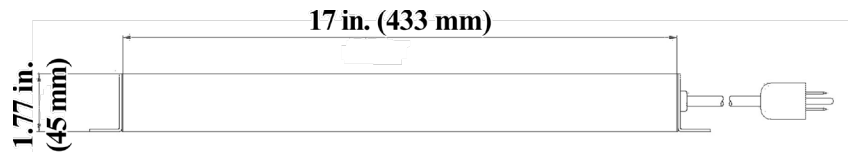

1 RMU 8-WAY POWER STRIP WITH CIRCUIT BREAKER

047-WPS-2000

Height	Width	Depth	Weight	Cord Length
1.77 in. (45 mm)	19 in. (482.6 mm)	2 in. (50.8 mm)	2 lb (0.9 kg)	6 ft. (1828.8 kg)

DESCRIPTION

8-Way Power Strip With Main Switch and Circuit Breaker - 1 RMU, 19 in., Black

FEATURES

- Power Distribution Unit designed for standard 19 in. rack and cabinet
- ON/OFF switch and reset switch
- Single Phase AC, 6 ft power cord
- Suitable for networking, telecom, security, audio/video and sound reinforcement applications.

Max Current: 15A
Max Output Power: 1875W
Rated Voltage: 125V 5-60Hz

TOP VIEW

SIDE VIEW

Marking:
(UL) E308842 SJT 3/C 14AWG(2.08sq.mm) 105C 300V
VW-1 105540-001

VERTICAL CABLE

951.696.7772 California
800.749.2447 Florida
845.391.8318 New York
713.322.7242 Texas