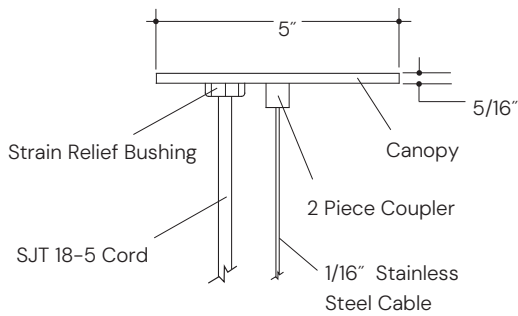

AIRCRAFT CABLE