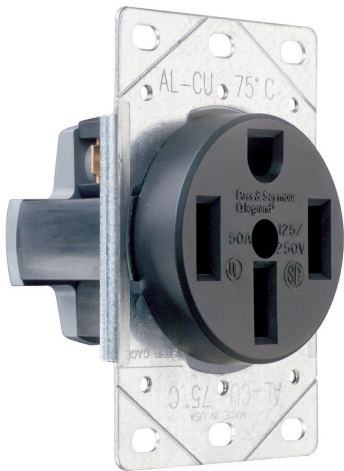

Pass and Seymour
50 Amp 125/250V NEMA 14-50R Flush Mount Electrical Outlet for Ranges / Dryers
Part No. 3894

A durable solution that provides 50A 125/250V NEMA 14-50R power access for ranges and dryers. A single, flush-mount, straight-blade receptacle. 3-Pole, 4-Wire

Features & Benefits

Provides 50A 125/250V power access for ranges, dryers and more; NEMA compliant.

Quality Materials.

Durability.

Time-tested Design.

Specifications

General Info

Product Line	Pass & Seymour	Color	Black
UPC Number	785007807905	Country Of Origin	China
Number of Receptacles	1	Outlet Type	Straight Blade
Application Sector	Multi-Dwelling Unit, Residential	Wall Plate Included	No
Warranty Type	1-Year Limited Warranty		

Dimensions

Product Width US	2.5 in	Product Depth US	2.2 in
------------------	--------	------------------	--------

Listing Agencies / 3rd Party Agencies

CSA Listed	Yes	cULus Listed	Yes
------------	-----	--------------	-----

Technical Information

Operating Temperature Min	-40 °C	Connection Location	Side Only
Number of Wires	4	Operating Temperature Max	75 °C
Amperage	50 A	Number of Poles	3 Pole
Wire Size	#10 - #6 AWG (Copper), Up to #3 AWG (Aluminum)	Indoor/Outdoor	Indoor
NEMA Configuration Code	NEMA 14-50	Operating Temperature	-40°-75°C
Wire Connection Type	Screw Terminals	Voltage	125/250 V
