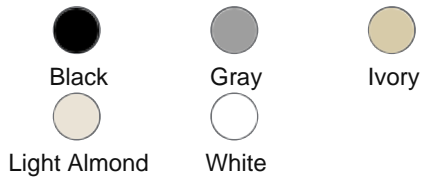

5634

15 Amp Decora Single-Pole / Single-Pole Combination Switch, Grounding, Brown

15 Amp, 120/277 Volt, Decora Single-Pole / Single-Pole AC Combination Switch, Residential/Commercial Specification Grade, Grounding, Side Wired - Brown

Leviton's Decora Combination Switch is the perfect choice for any area in a home. Its simple, functional design allows you to save space wherever the switch is installed. Beautifully styled and part of the notable Decora line, the switch comes in a variety of popular colors. Its impact-resistant exterior ensures damage protection and a long service life.

Color :  Brown

UPC Code : 078477024973

Country Of Origin : Mexico

Available Colors :

Technical Information

Product Features

Actuator Material :

Thermoplastic