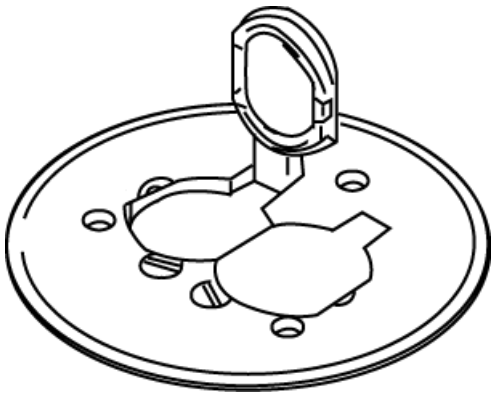

Wiremold
Ratchet-Pro™ Series Round Brass Duplex Cover Plate
Part No. 895

The Wiremold Ratchet-Pro™ brass duplex cover plate with flip lids, 5 1/2 inch (140mm) for carpet or tile installations. NOTE: All cover plates are furnished with gasket and three screws.

Features & Benefits

The Wiremold Ratchet-Pro™ brass duplex cover plate with flip lids, 5 1/2 inch (140mm) for carpet or tile installations. NOTE: All cover plates are furnished with gasket and three screws.

Specifications

General Info

Product Line	Wiremold	Color	Brass
UPC Number	786564276319	Country Of Origin	Vietnam
Construction	Assembled	Cover Material	Brass
Application Sector	Commercial	Standard	cULus Listed Metallic Outlet Boxes: File E2961 Guide QCIT Meets Article 314.27(C) of NEC.
Warranty Type	1-Year from Installation or 2-Years from Day of Sale	Type	Cover

Dimensions

Product Width US	5.5 in	Product Weight US	1.16 lb
Product Volume US	7.56 cu in	Product Depth US	5.5 in
Product Height US	0.25 in		

Listing Agencies / 3rd Party Agencies

cULus ListingNumber E2961