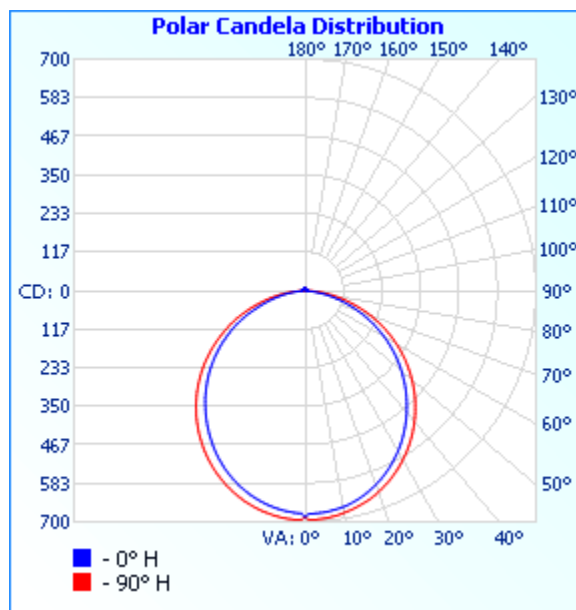

Photometrics Pro

Luminaire Photometric Report

Filename: 1039_18 - C64749
Manufacturer: Matteo Lighting
Luminaire: Pendant
Luminaire Cat: C64749
Lamp Output: 1 lamp, rated Lumens/lamp: 1937.6
Max Candela: 694.0 at Horizontal: 270°, Vertical: 1°
Input Wattage: 58.4
Luminous Opening: Rectangle (L: 49.21", W: 1.1")
Test: 1039_18
Test Date: 20 February 2018
Photometry : Type C
CIE Class: Direct
Cutoff Class: Cutoff
Nema Type: 7 X 7

Zonal Lumen Summary

Zone	Lumens	% Lamp	% Luminaire
0-30	528.0	27.3%	27.3%
0-40	861.6	44.5%	44.5%
0-60	1,515.5	78.2%	78.2%
60-90	398.8	20.6%	20.6%
70-100	166.9	8.6%	8.6%
90-120	9.5	0.5%	0.5%
0-90	1,914.3	98.8%	98.8%
90-180	23.3	1.2%	1.2%
0-180	1,937.6	100%	100%

Lumens Per Zone

Zone	Lumens	% Total	Zone	Lumens	% Total
0-10	64.7	3.3%	90-100	3.0	0.2%
10-20	184.8	9.5%	100-110	3.2	0.2%
20-30	278.5	14.4%	110-120	3.3	0.2%
30-40	333.6	17.2%	120-130	3.3	0.2%
40-50	344.2	17.8%	130-140	3.2	0.2%
50-60	309.7	16.0%	140-150	2.9	0.1%
60-70	235.0	12.1%	150-160	2.3	0.1%
70-80	131.7	6.8%	160-170	1.5	0.1%
80-90	32.2	1.7%	170-180	0.5	0%