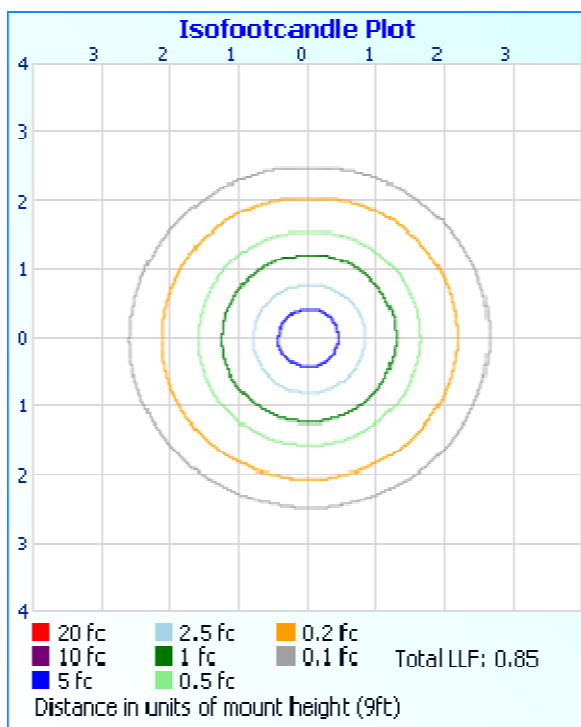

Photometrics Pro

Luminaire Photometric Report

Filename: 1039_18 - C64749
Manufacturer: Matteo Lighting
Luminaire: Pendant
Luminaire Cat: C64749
Lamp Output: 1 lamp, rated Lumens/lamp: 1937.6
Max Candela: 694.0 at Horizontal: 270°, Vertical: 1°
Input Wattage: 58.4
Luminous Opening: Rectangle (L: 49.21", W: 1.1")
Test: 1039_18
Test Date: 20 February 2018
Photometry : Type C
CIE Class: Direct
Cutoff Class: Cutoff
Nema Type: 7 X 7

Zonal Lumen Summary

Zone	Lumens	% Lamp	% Luminaire
0-30	528.0	27.3%	27.3%
0-40	861.6	44.5%	44.5%
0-60	1,515.5	78.2%	78.2%
60-90	398.8	20.6%	20.6%
70-100	166.9	8.6%	8.6%
90-120	9.5	0.5%	0.5%
0-90	1,914.3	98.8%	98.8%
90-180	23.3	1.2%	1.2%
0-180	1,937.6	100%	100%

Lumens Per Zone

Zone	Lumens	% Total	Zone	Lumens	% Total
0-10	64.7	3.3%	90-100	3.0	0.2%
10-20	184.8	9.5%	100-110	3.2	0.2%
20-30	278.5	14.4%	110-120	3.3	0.2%
30-40	333.6	17.2%	120-130	3.3	0.2%
40-50	344.2	17.8%	130-140	3.2	0.2%
50-60	309.7	16.0%	140-150	2.9	0.1%
60-70	235.0	12.1%	150-160	2.3	0.1%
70-80	131.7	6.8%	160-170	1.5	0.1%
80-90	32.2	1.7%	170-180	0.5	0%