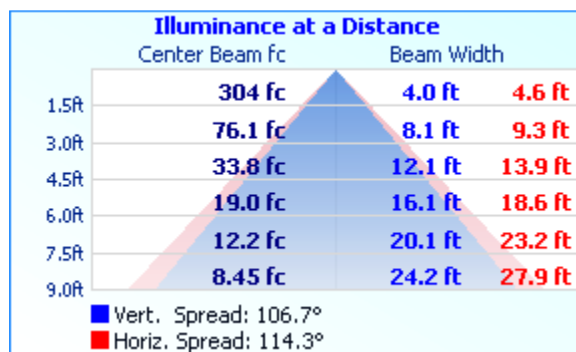

Photometrics Pro

Luminaire Photometric Report

Filename: 1039_18 - C64749
Manufacturer: Matteo Lighting
Luminaire: Pendant
Luminaire Cat: C64749
Lamp Output: 1 lamp, rated Lumens/lamp: 1937.6
Max Candela: 694.0 at Horizontal: 270°, Vertical: 1°
Input Wattage: 58.4
Luminous Opening: Rectangle (L: 49.21", W: 1.1")
Test: 1039_18
Test Date: 20 February 2018
Photometry : Type C
CIE Class: Direct
Cutoff Class: Cutoff
Nema Type: 7 X 7

Zonal Lumen Summary

Zone	Lumens	% Lamp	% Luminaire
0-30	528.0	27.3%	27.3%
0-40	861.6	44.5%	44.5%
0-60	1,515.5	78.2%	78.2%
60-90	398.8	20.6%	20.6%
70-100	166.9	8.6%	8.6%
90-120	9.5	0.5%	0.5%
0-90	1,914.3	98.8%	98.8%
90-180	23.3	1.2%	1.2%
0-180	1,937.6	100%	100%

Lumens Per Zone

Zone	Lumens	% Total	Zone	Lumens	% Total
0-10	64.7	3.3%	90-100	3.0	0.2%
10-20	184.8	9.5%	100-110	3.2	0.2%
20-30	278.5	14.4%	110-120	3.3	0.2%
30-40	333.6	17.2%	120-130	3.3	0.2%
40-50	344.2	17.8%	130-140	3.2	0.2%
50-60	309.7	16.0%	140-150	2.9	0.1%
60-70	235.0	12.1%	150-160	2.3	0.1%
70-80	131.7	6.8%	160-170	1.5	0.1%
80-90	32.2	1.7%	170-180	0.5	0%