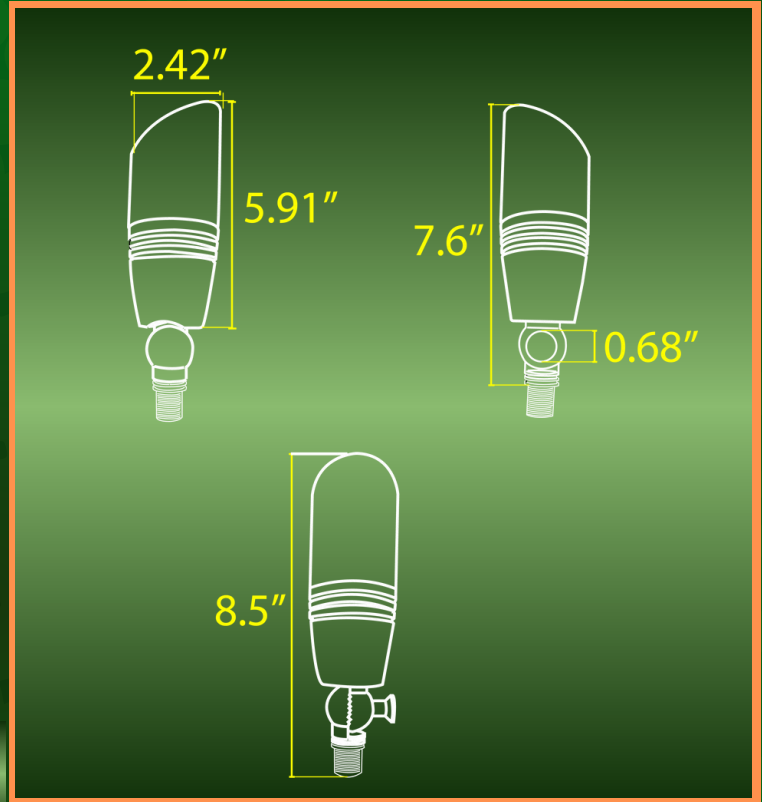

SPEC SHEET

TAKE YOUR LANDSCAPE LIGHTING TO THE NEXT LEVEL WITH THE DL05R-RGB SPOT LIGHT FROM ABBA LIGHTING USA—A PREMIUM, LOW-VOLTAGE RGB SPOTLIGHT THAT DELIVERS VIBRANT, CUSTOMIZABLE ILLUMINATION WHILE WITHSTANDING THE ELEMENTS YEAR-ROUND. DESIGNED FOR HOMEOWNERS, CONTRACTORS, AND DESIGNERS SEEKING STYLE, FLEXIBILITY, AND LONGEVITY IN OUTDOOR LIGHTING, THE DL05R-RGB COMBINES CUTTING-EDGE LED TECHNOLOGY WITH RUGGED CONSTRUCTION TO TRANSFORM ANY EXTERIOR ENVIRONMENT INTO A STUNNING VISUAL EXPERIENCE. WITH THE CONVENIENCE OF REMOTE CONTROL OPERATION, YOU CAN EFFORTLESSLY SWITCH BETWEEN DYNAMIC COLORS, WARM WHITE MODE, AND MULTIPLE LIGHTING EFFECTS, MAKING IT THE PERFECT CHOICE FOR AMBIENT, DECORATIVE, AND FUNCTIONAL LIGHTING NEEDS.

INCLUDED:

COMPATIBLE WITH:

FEATURE:

LIFE SPAN:

30,000
HOURS

BEAM ANGLE:

50°

WATERPROOF RATING:

YOUTUBE VIDEO
INSTALLATION GUIDE

WEBSITE

CATALOG

ABBA

LIGHTING USA
12V Landscape Light Specialist

(800) 360-2960

ABBALightingUSA@gmail.com

7701 Alabama Ave, Canoga Park, CA 91304