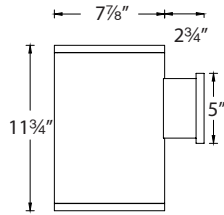

TUBE ARCHITECTURAL DS-WS08

WAC LIGHTING

LED Wall Mounts

Fixture Type:

Catalog Number:

Project:

Location:

PRODUCT DESCRIPTION

The latest energy efficient LED technology in an appealing cylindrical profile delivers accent and wall wash lighting. Comes in various light distribution and beam angle options.

FEATURES

- High performance exterior rated LED wall mount light
- Fixture can install upside down to alter light distribution
- Solid aluminum construction
- 5 year warranty

SPECIFICATIONS

Input:	Universal voltage 120V - 277VAC, 50/60Hz
Dimming:	Electronic low voltage (ELV) : 100% - 5% 0-10V: 100% - 1%
Light Source:	High output 3 Step Mac Adam Ellipse COB Rated life of 60,000 hours at L70
Finish:	Electrostatically powder coated, white, black, bronze and graphite
Standards:	IP65 rated, ETL & cETL wet location listed, Energy Star® 2.2 rated Title 24 JA8-2016 Compliant
Operating Temp:	-13°F to 122°F (-25°C to 50°C)

ORDERING NUMBER

Diameter	Watt	Beam	Angle	Color Temp	CRI	Reference Lumen	Output¹ CBCP	Efficacy (lm/w)	Light Distribution	Finish	
DS-WS08	8" 46W	S Straight up or down	18°	927S	2700K	90	3080	15187	67		BK Black WT White BZ Bronze GH Graphite
				27S	2700K	85	3865	19064	84		
				930S	3000K	90	3275	16156	71		
				30S	3000K	85	3935	19387	86		
				35S	3500K	85	4030	19872	88		
				40S	4000K	85	4095	20195	89		
	8" 34W	N Straight up or down	25°	927S	2700K	90	3185	10536	68		
				27S	2700K	85	4000	13226	87		
				930S	3000K	90	3390	11208	74		
				30S	3000K	85	4070	13450	88		
				35S	3500K	85	4170	13786	91		
				40S	4000K	85	4240	14010	92		
	8" 34W	F Straight up or down	35°	927S	2700K	90	3015	5475	66		
				27S	2700K	85	3785	7211	82		
				930S	3000K	90	3210	6111	70		
				30S	3000K	85	3850	7334	84		
				35S	3500K	85	3945	7517	86		
				40S	4000K	85	4010	7639	87		
8" 34W	F Away from the wall	N/A	927A	2700K	90	3020		66			
			27A	2700K	85	3790		82			
			930A	3000K	90	3210	N/A	70			
			30A	3000K	85	3855		84			
			35A	3500K	85	3950		86			
			40A	4000K	85	4015		87			
8" 34W	F Towards the wall	N/A	927B	2700K	90	3020		66			
			27B	2700K	85	3790		82			
			930B	3000K	90	3210	N/A	70			
			30B	3000K	85	3855		84			
			35B	3500K	85	3950		86			
			40B	4000K	85	4015		87			

DS-WS08-_____ - _____ ¹Reference output shows 46W output. Multiply by 0.8 to determine output for 34W combinations.

Example: DS-WS08-F930A-WT

waclighting.com
Phone (800) 526.2588
Fax (800) 526.2585

Headquarters/Eastern Distribution Center
44 Harbor Park Drive
Port Washington, NY 11050

Central Distribution Center
1600 Distribution Ct
Lithia Springs, GA 30122

Western Distribution Center
1750 Archibald Avenue
Ontario, CA 91760