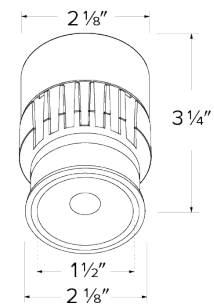

Dimensions

Technical Details

Optics: Frosted polycarbonate module lens diffuses light evenly throughout while reducing glare with LED technology.

Construction: Integrated driver and light engine with quick connect. Diecast aluminum body with heat fins allow for efficient cooling.