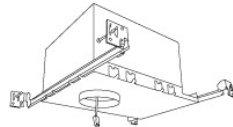

2" Maximum Adjustability ICA Housing
1350 lm (15.7W) w/ELK21 Series Module
1650 lm (15.7W) w/ELK24 Series Module
New Construction

CAT NO.	SPECIFICATIONS
E2LK41ICA	120V - Triac/ELV
E2LK42ICAD	120/27V - 0-10V/Triac/ELV¹