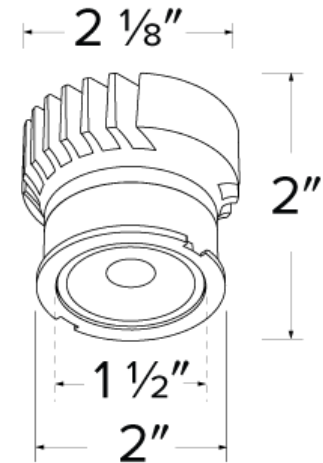

Dimensions

Technical Details

Optics: PC lens diffuses light evenly throughout while reducing glare with LED COB technology.

Construction: Diecast aluminum body with heat fins allow for efficient cooling.

Compatible Housings: Koto™ Module is compatible with Architectural Housings:

- 120/277V 0-10V/Triac/ELV (3 in 1 dimming: Triac, ELV and 0-10V dimming in one driver to 1%)
- 120V Triac/ELV with optional Emergency Battery Backup.

• E2LK57RICAD, E3LK65ICA, E3LK66ICAD, E3LK65RICA, E3LK66RICAD, E4LK87ICA, E4LK88ICAD, E4LK87RICA, E4LK88RICAD, ELK72FICA, ELK73FICAD (10W, 250mA) *ELK19 Delivered Lumens:* 2700K: 750 lm, 3000K: 770 lm, 3500K: 790 lm, 4000K: 810 lm, Sunset: 750 lm *ELK21 Delivered Lumens:* 2700K: 890 lm, 3000K: 930 lm, 3500K: 990 lm, 4000K: 1020 lm *ELK24 Delivered Lumens:* 2700K: 1016 lm, 3000K: 1060 lm, 3500K: 1100 lm, 4000K: 1150 lm

• E2LK34ICA, E2LK35ICAD, E3LK76ICA, E3LK77ICAD, E4LK98ICA, E4LK99ICAD (15W, 350mA) *ELK19 Delivered Lumens:* 2700K: 970 lm, 3000K: 1000 lm, 3500K: 1030 lm, 4000K: 1050 lm, Sunset: 940 lm *ELK21 Delivered Lumens:* 2700K: 1140 lm, 3000K: 1200 lm, 3500K: 1270 lm, 4000K: 1390 lm *ELK24 Delivered Lumens:* 2700K: 1390 lm, 3000K: 1450 lm, 3500K: 1510 lm, 4000K: 1570 lm

• E2LK41ICA, E2LK42ICAD, E3LK53ICA, E3LK54ICAD, E4LK47ICA, E4LK48ICAD (17W, 400mA) *ELK21 Delivered Lumens:* 2700K: 1220 lm, 3000K: 1290 lm, 3500K: 1360 lm, 4000K: 1400 lm *ELK24 Delivered Lumens:* 2700K: 1550 lm, 3000K: 1620 lm, 3500K: 1685 lm, 4000K: 1750 lm

• E2LK94ICA, E2LK95ICAD, E3LK84ICA, E3LK85ICAD, E4LK78ICA, E4LK79ICAD, E6LK56ICA, E6LK57ICAD (19W, 450mA) *ELK21 Delivered Lumens:* 2700K: 1360 lm, 3000K: 1430 lm, 3500K: 1510 lm, 4000K: 1690 lm

Product Numbers

Item	Lamp type	Lumens	CCT	Watts	Beam Angle
ELK1927D	LED	970 MAX. lm	2700K	14.7 MAX.	38°
ELK2127D	LED	1360 MAX. lm	2700K	18.9 MAX.	38°
ELK2427D	LED	1720 MAX. lm	2700KK	18.9 MAX.	38°
ELK1930D	LED	1000 MAX. lm	3000K	14.7 MAX.	38°
ELK2130D	LED	1430 MAX. lm	3000K	18.9 MAX.	38°
ELK2430D	LED	1800 MAX. lm	3000K	18.9 MAX.	38°
ELK1935D	LED	1030 MAX. lm	3500K	14.7 MAX.	38°
ELK2135D	LED	1510 MAX. lm	3500K	18.9 MAX.	38°