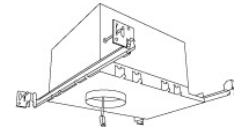

2" Maximum Adjustability ICA Housing
1500 lm (18.9W) w/ELK21 Series Module
1850 lm (18.9W) w/ELK24 Series Module
High Lumen New Construction

CAT NO.	SPECIFICATIONS
E2LK94ICA	120V - Triac/ELV
E2LK95ICAD	120/27V - 0-10V/Triac/ELV¹

¹ 3 in 1 dimming: Triac, ELV and 0-10V dimming in one driver to 1%