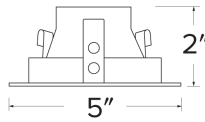

Technical Details

Construction: Diecast aluminum with a powder coated finish.

Installation: Twist-lock design allows for easy mounting onto the Koto™ LED Module.

Lamp: Koto™ LED Module.