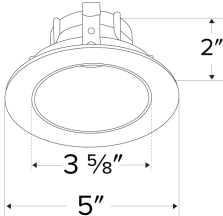

Technical Details

Construction: Diecast aluminum with a powder coated finish.

Installation: Twist-lock design allows for easy mounting onto the Koto™ LED Module.

Lamp: Koto™ LED Module.