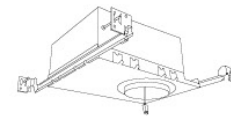

4" R-60 Spray Foam Insulation Housing
New Construction

CAT NO.	SPECIFICATIONS
EL490AJICA	Maximum Adjustability, For use in R60 or Chicago plenum applications