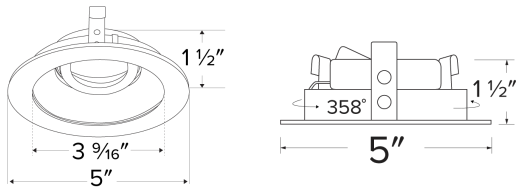

Technical Details

Construction: Diecast aluminum with a powder coated finish.

Installation: Twist-lock design allows for easy mounting onto the Koto™ LED Module.

Lamp: Koto™ LED Module.