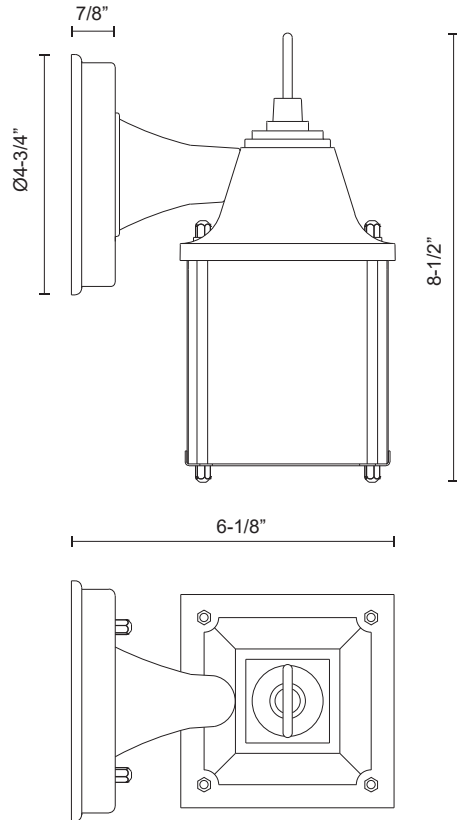

- Modern Lantern Inspired Design – A contemporary take on a traditional lantern, blending clear glass with vintage influenced metal detailing.
- User Selectable Light Output – Medium base socket allows you to choose your preferred bulb for desired brightness and color temperature.
- Clean Glass Shade – Clear glass provides bright, welcoming illumination while showcasing the bulb for added character.
- Durable Outdoor Construction – Designed to withstand exterior environments while maintaining a refined appearance.
- Ideal for Exterior Applications – Perfect for front doors, garages, and multifamily outdoor lighting.

SPECIFICATION DETAILS

Fixture Dimensions	W4-3/4" x H8-1/2" x E6-1/8"
Lamp type	Incandescent, A19, Medium Base
Wattage	60W
Voltage	120V
Bulbs Included	No
Location	Wet
Illumination Direction	Omni-directional
Mounting Style	Wall Mount, Down Only
Height From Center	6-1/4"
Material	Aluminum + Acrylic
Canopy Dimensions	D4-3/4" x E7/8"
Paint Finish	BK02

* For warranty information, please visit www.kuzcolighting.com/warranty

COMMENT