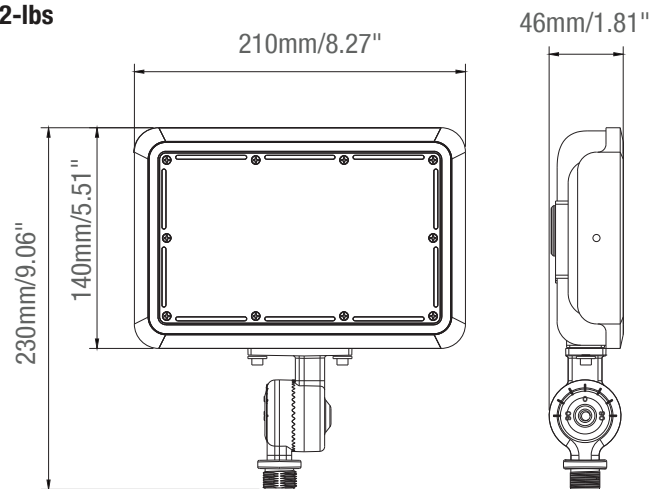

PACKAGE

	Master Carton (pc)	Dimensions (in)	Weight (lb)
15 S/W	20	17"x11.9"x11	32.8
60 S/W	10	18.27"x10.70"x11	28.9

15 S/Wattage

1.25-lbs

60 S/Wattage

2.12-lbs

7X7 FLOODLIGHT CCT3 [KNUCKLE]

FLOODLIGHT & AREA LUMINAIRES