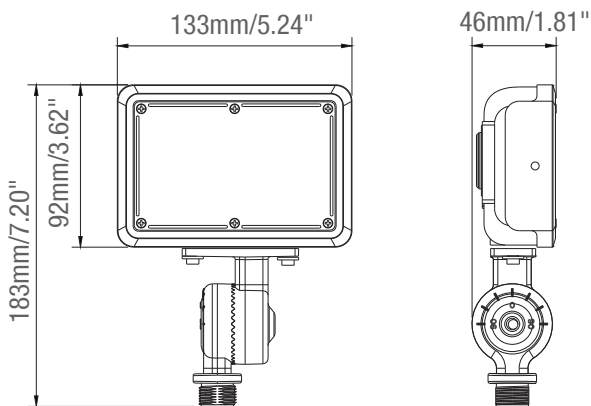

7X7 FLOODLIGHT CCT3 [KNUCKLE]

FLOODLIGHT & AREA LUMINAIRES

*P= Premium DLC / *S = Standard DLC

ORDERING

Ordering Code	Description	Watts (W)	Lumens (Lm)	CCT (K)	Equiv. Wattage (W)	Voltage	Color	IP65 Rated	DLC (S/P)
9734	FXFDL15SW/77/CCT3/BK-KNC	9	1,170	3CCT	100W	120-277V	Black	•	P
		12	1,560	(30/40/50K)					
		15	1,950						
9735	FXFDL60SW/77/CCT3/BK-KNC	40	5,400	3CCT	250-400W	120-277V	Black	•	P
		50	6,750	(30/40/50K)					
		60	7,800						

PACKAGE

	Master Carton (pc)	Dimensions (in)	Weight (lb)
15 S/W	20	17"x11.9"x11	32.8
60 S/W	10	18.27"x10.70"x11	28.9

15 S/Wattage

1.25-lbs

60 S/Wattage

2.12-lbs

7X7 FLOODLIGHT CCT3 [KNUCKLE]

FLOODLIGHT & AREA LUMINAIRES