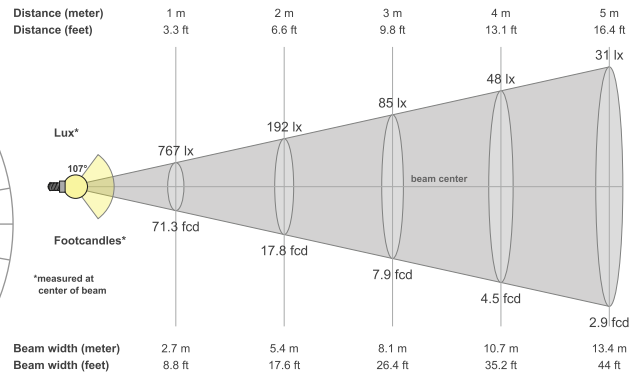

BUG rating B1 U2 G1