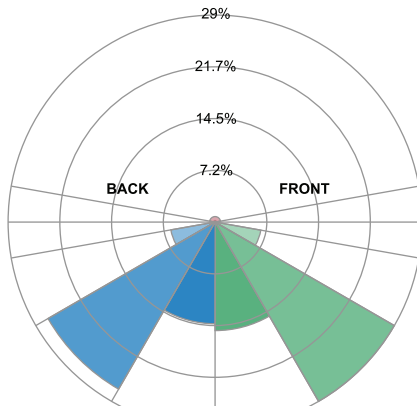

BUG rating B1 U2 G1