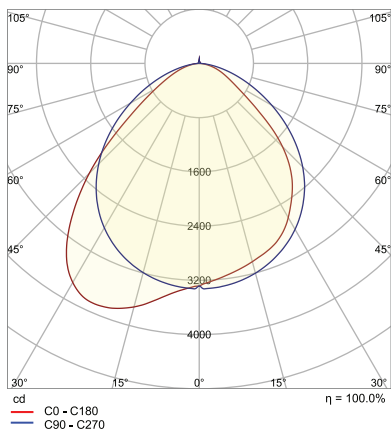

PACKAGE

	Master Carton (pc)	Dimensions (in)	Weight (lb)
15 S/W	20	17"x11.9"x11	32.8
60 S/W	10	18.27"x10.70"x11	28.9

15 S/Wattage

1.25-lbs

60 S/Wattage

2.12-lbs

7X7 FLOODLIGHT CCT3 [KNUCKLE]

FLOODLIGHT & AREA LUMINAIRES

PHOTOMETRICS

15 S/ Wattage

BUG rating B1 U2 G1

60 S/ Wattage

BUG rating B3 U3 G2