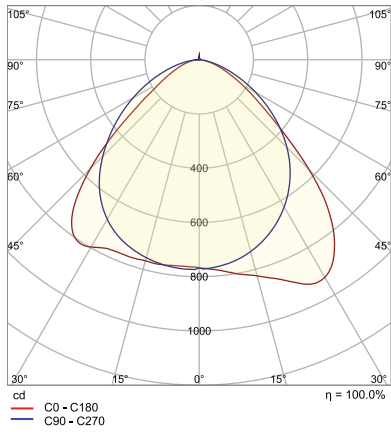

7X7 FLOODLIGHT CCT3 [KNUCKLE]

FLOODLIGHT & AREA LUMINAIRES

PHOTOMETRICS

15 S/ Wattage