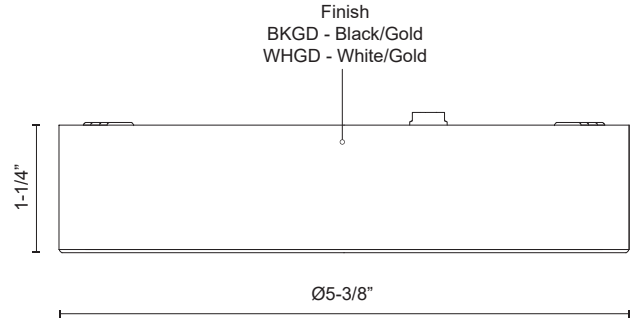

- Slim Profile Design – Ultra-thin flush mount with a modern decorative touch
- Mixed Metal Finishes – Choice of Black with Gold or White with Gold accents
- Versatile Placement – Ideal for kitchens, hallways, bedrooms, and more
- Integrated LED – Energy-efficient lighting with long-lasting reliability
- Selectable Color Temperature – Adjustable from 2700K to 5000K for perfect ambience

SPECIFICATION DETAILS

Fixture Dimensions	D5-3/8" x H1-1/4"
Light Source	AC LED Module
Wattage	9W
Total Lumens	680lm
Delivered Lumens	BKGD-368lm; WHGD-374lm
Voltage	120V
Color Temperature	Selectable CCT 2700K/3000K/3500K/4000K/5000K
CRI (Ra)	90CRI
LED Rated Life	50,000 hours
Dimming	100% - 10%, ELV Dimmer (Not Included)
CEC Title 24 JA8	Yes, JA8-2022
Location	Damp
Illumination Direction	Down
Paint Finish	BK01/GD01; WH01/GD01
Material	Steel + Glass + Polymeric Material
Diffuser Details	White Polymeric Diffuser

* For warranty information, please visit www.kuzcolighting.com/warranty

COMMENT