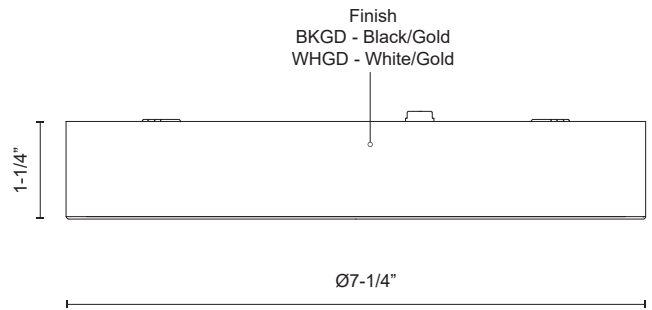

* For warranty information, please visit www.kuzcolighting.com/warranty

DESCRIPTION

The Nix Flush Mount Lighting Collection combines a sleek, ultra-slim profile with a touch of decorative elegance, making it the perfect choice for modern interiors. Available in mixed metal finishes: Black with Gold or White with Gold. Nix adds a refined accent while remaining versatile enough for kitchens, hallways, bedrooms, and more. Built with integrated LED technology for energy efficiency and long-lasting performance, each fixture also includes a 5-color temperature selectable switch (2700K–5000K), giving you the freedom to choose between warm, ambient light or bright, functional illumination. With its slim silhouette and stylish details, Nix offers a seamless blend of performance and design sophistication.

- Slim Profile Design – Ultra-thin flush mount with a modern decorative touch
- Mixed Metal Finishes – Choice of Black with Gold or White with Gold accents
- Versatile Placement – Ideal for kitchens, hallways, bedrooms, and more
- Integrated LED – Energy-efficient lighting with long-lasting reliability
- Selectable Color Temperature – Adjustable from 2700K to 5000K for perfect ambience

COMMENT