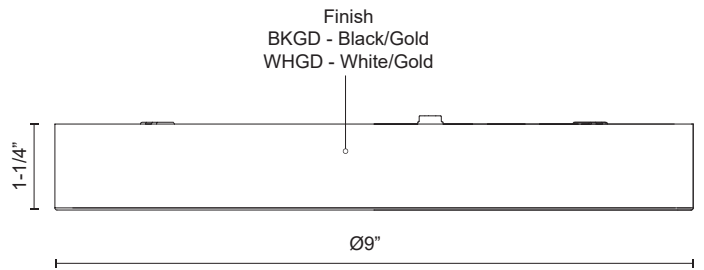

* For warranty information, please visit www.kuzcolighting.com/warranty

DESCRIPTION

The Nix Flush Mount Lighting Collection combines a sleek, ultra-slim profile with a touch of decorative elegance, making it the perfect choice for modern interiors. Available in mixed metal finishes: Black with Gold or White with Gold. Nix adds a refined accent while remaining versatile enough for kitchens, hallways, bedrooms, and more. Built with integrated LED technology for energy efficiency and long-lasting performance, each fixture also includes a 5-color temperature selectable switch (2700K–5000K), giving you the freedom to choose between warm, ambient light or bright, functional illumination. With its slim silhouette and stylish details, Nix offers a seamless blend of performance and design sophistication.

- Slim Profile Design – Ultra-thin flush mount with a modern decorative touch
- Mixed Metal Finishes – Choice of Black with Gold or White with Gold accents
- Versatile Placement – Ideal for kitchens, hallways, bedrooms, and more
- Integrated LED – Energy-efficient lighting with long-lasting reliability
- Selectable Color Temperature – Adjustable from 2700K to 5000K for perfect ambience

COMMENT