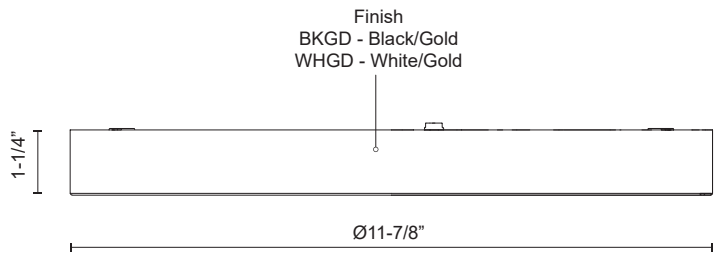

DESCRIPTION

The Nix Flush Mount Lighting Collection combines a sleek, ultra-slim profile with a touch of decorative elegance, making it the perfect choice for modern interiors. Available in mixed metal finishes: Black with Gold or White with Gold. Nix adds a refined accent while remaining versatile enough for kitchens, hallways, bedrooms, and more. Built with integrated LED technology for energy efficiency and long-lasting performance, each fixture also includes a 5-color temperature selectable switch (2700K–5000K), giving you the freedom to choose between warm, ambient light or bright, functional illumination. With its slim silhouette and stylish details, Nix offers a seamless blend of performance and design sophistication.

- Slim Profile Design – Ultra-thin flush mount with a modern decorative touch
- Mixed Metal Finishes – Choice of Black with Gold or White with Gold accents
- Versatile Placement – Ideal for kitchens, hallways, bedrooms, and more
- Integrated LED – Energy-efficient lighting with long-lasting reliability
- Selectable Color Temperature – Adjustable from 2700K to 5000K for perfect ambience