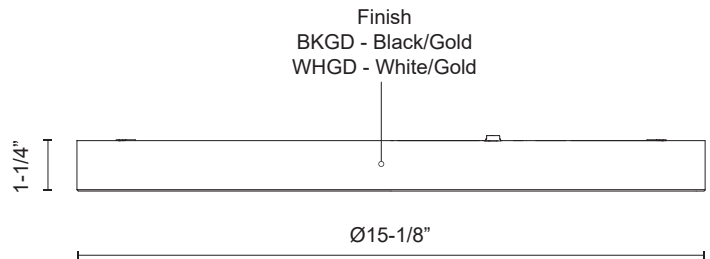

* For warranty information, please visit www.kuzcolighting.com/warranty

DESCRIPTION

The Nix Flush Mount Lighting Collection combines a sleek, ultra-slim profile with a touch of decorative elegance, making it the perfect choice for modern interiors. Available in mixed metal finishes: Black with Gold or White with Gold. Nix adds a refined accent while remaining versatile enough for kitchens, hallways, bedrooms, and more. Built with integrated LED technology for energy efficiency and long-lasting performance, each fixture also includes a 5-color temperature selectable switch (2700K–5000K), giving you the freedom to choose between warm, ambient light or bright, functional illumination. With its slim silhouette and stylish details, Nix offers a seamless blend of performance and design sophistication.

- Slim Profile Design – Ultra-thin flush mount with a modern decorative touch
- Mixed Metal Finishes – Choice of Black with Gold or White with Gold accents
- Versatile Placement – Ideal for kitchens, hallways, bedrooms, and more
- Integrated LED – Energy-efficient lighting with long-lasting reliability
- Selectable Color Temperature – Adjustable from 2700K to 5000K for perfect ambience

COMMENT