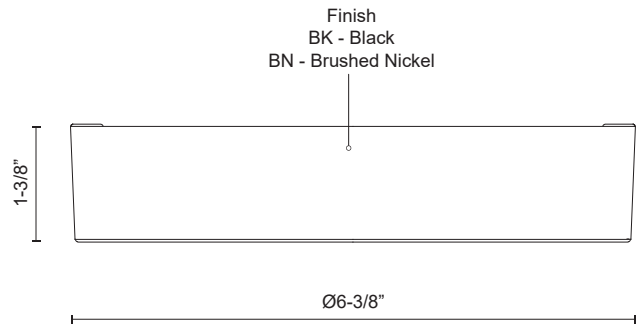

- Refined Design – Jewelry-like metal band adds subtle chicness to any space
- Finish Options – Available in Brushed Nickel or Matte Black
- Versatile Use – Ideal for kitchens, hallways, bedrooms, and more
- Integrated LED – Energy-efficient lighting with long-lasting performance
- Selectable Color Temperature – Adjustable from 2700K to 5000K for custom ambiance

SPECIFICATION DETAILS

Fixture Dimensions	D6-3/8" x H1-3/8"
Light Source	AC LED Module
Wattage	13W
Total Lumens	1020lm
Delivered Lumens	BK-583lm; BN-604lm
Voltage	120V
Color Temperature	Selectable CCT 2700K/3000K/3500K/4000K/5000K
CRI (Ra)	90CRI
LED Rated Life	50,000 hours
Dimming	100% - 10%, ELV Dimmer (Not Included)
CEC Title 24 JA8	Yes, JA8-2022
Location	Damp
Illumination Direction	Down
Paint Finish	BK01; BN01
Material	Steel + Polymeric Material
Diffuser Details	White Polymeric Diffuser

* For warranty information, please visit www.kuzcolighting.com/warranty

COMMENT

kuzco
vibe

CANADA: 19054 28TH AVENUE - SURREY, BC V3Z 6M3
USA: 3035 E. LONE MOUNTAIN ROAD - LAS VEGAS, NV 89081

WWW.KUZCOLIGHTING.COM

© 2025 KUZCO LIGHTING. ALL RIGHTS RESERVED.