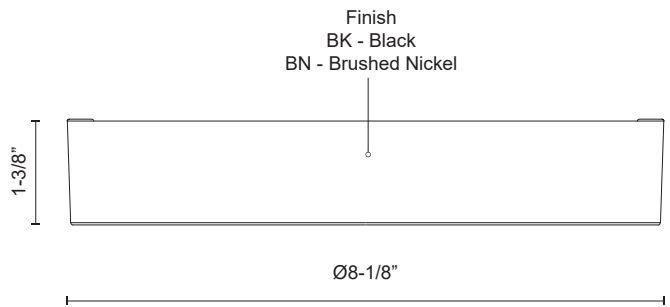

* For warranty information, please visit www.kuzcolighting.com/warranty

DESCRIPTION

The Musa Flush Mount Lighting Collection combines understated elegance with modern performance, featuring a sleek, jewelry-like metal band design that brings subtle chicness to any space. Available in Brushed Nickel or Matte Black finishes, Musa offers versatile style that complements both contemporary and classic interiors while providing ample illumination for kitchens, hallways, bedrooms, and more. Built with integrated LED technology for energy efficiency and long-lasting use, each fixture includes a 5-color temperature selectable switch (2700K-5000K), allowing you to adjust the light from warm and inviting to bright and functional. With its refined simplicity and reliable performance, Musa enhances any room with timeless sophistication.

- Refined Design – Jewelry-like metal band adds subtle chicness to any space
- Finish Options – Available in Brushed Nickel or Matte Black
- Versatile Use – Ideal for kitchens, hallways, bedrooms, and more
- Integrated LED – Energy-efficient lighting with long-lasting performance
- Selectable Color Temperature – Adjustable from 2700K to 5000K for custom ambiance

COMMENT

kuzco
vibe

CANADA: 19054 28TH AVENUE - SURREY, BC V3Z 6M3
USA: 3035 E. LONE MOUNTAIN ROAD - LAS VEGAS, NV 89081

WWW.KUZCOLIGHTING.COM

© 2025 KUZCO LIGHTING. ALL RIGHTS RESERVED.