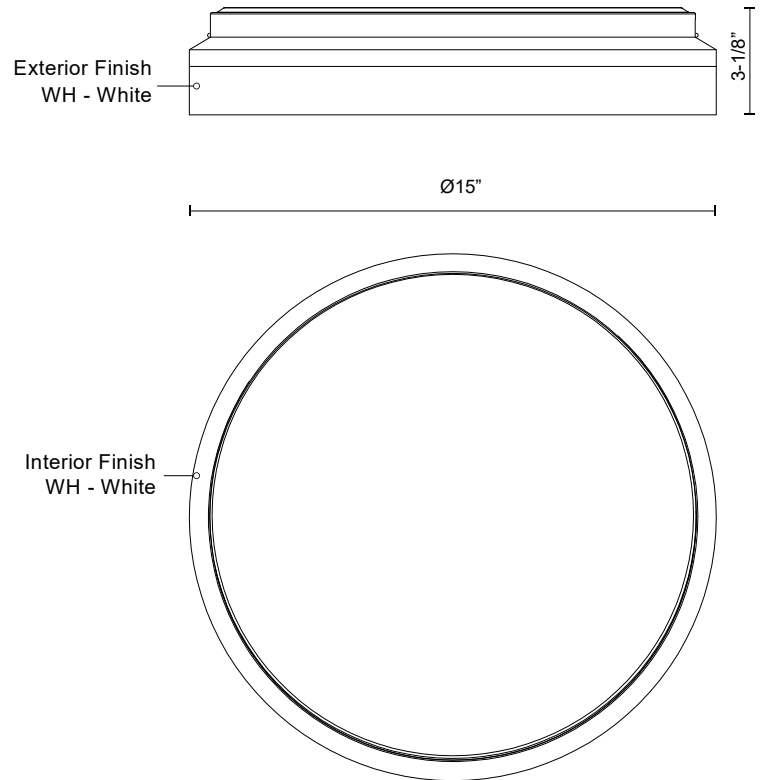

SPECIFICATION DETAILS

Fixture Dimensions	D15" x H3-1/8"
Light Source	AC LED Module
Wattage	32W
Total Lumens	2550lm
Delivered Lumens	WH-1228lm
Voltage	120V
CRI (Ra)	90CRI
Color Temperature	Selectable CCT 2700K/3000K/3500K/4000K/5000K
LED Rated Life	50,000 hours
Dimming	100% - 10%, ELV Dimmer (Not Included)
Diffuser Details	Frosted acrylic diffuser
Location	Damp
Mounting Style	All Orientation; Ceiling and Wall;
Paint Finish	WH01;
CEC Title 24 JA8	Yes, JA8-2022

* For warranty information, please visit www.kuzcolighting.com/warranty