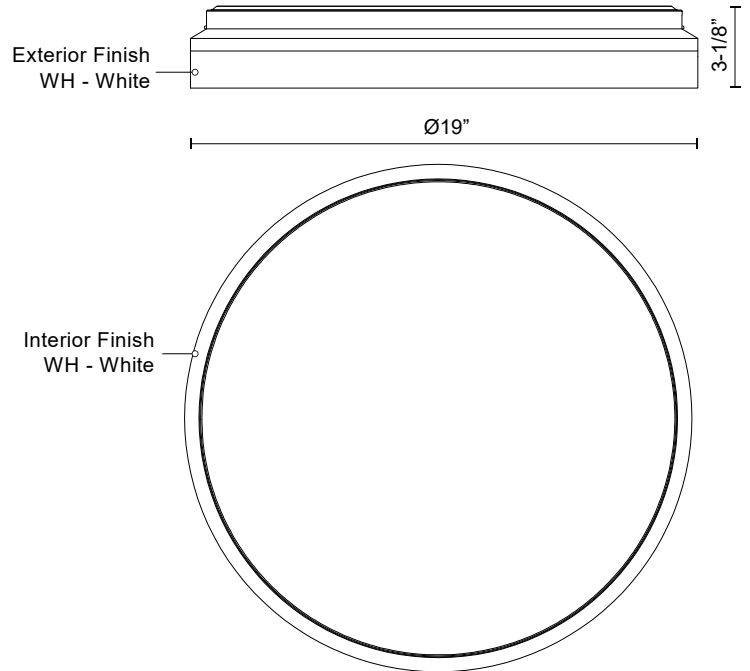

SPECIFICATION DETAILS

Fixture Dimensions	D19" x H3-1/8"
Light Source	AC LED Module
Wattage	45W
Total Lumens	3565lm
Delivered Lumens	WH-1873lm
Voltage	120V
CRI (Ra)	90CRI
Color Temperature	Selectable CCT 2700K/3000K/3500K/4000K/5000K
LED Rated Life	50,000 hours
Dimming	100% - 10%, ELV Dimmer (Not Included)
Diffuser Details	Frosted acrylic diffuser
Location	Damp
Mounting Style	All Orientation; Ceiling and Wall;
Paint Finish	WH01
CEC Title 24 JA8	Yes, JA8-2022

* For warranty information, please visit www.kuzcolighting.com/warranty