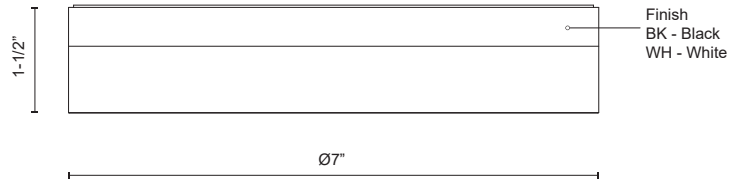

* For warranty information, please visit www.kuzcolighting.com/warranty

DESCRIPTION

The Quara Flush Mount Collection offers a refined take on minimalist lighting with a striking double diffuser design. Featuring an inner opal diffuser wrapped in a clear outer layer, Quara provides soft, glare-free light with an added touch of visual intrigue. Emitting a warm 3000K glow from energy-efficient integrated LEDs, Quara balances form and function with a low-profile round shape that works beautifully in both modern and transitional interiors.

- Warm 3000K Color Temperature – Delivers soft, inviting light ideal for living spaces, hallways, and bedrooms.
- Integrated LED, No Bulbs Required – Maintenance-free lighting with energy-efficient, long-lasting performance.
- Double Diffuser Design – Features an opal inner diffuser and clear outer layer for subtle style and soft illumination.
- Low-Profile Modern Form – Clean, rounded silhouette complements minimalist and contemporary settings.
- Even, Glare-Free Lighting – Multi-layer diffuser ensures balanced light distribution without harsh glare.

COMMENT

kuzco
vibe

CANADA: 19054 28TH AVENUE - SURREY, BC V3Z 6M3
USA: 3035 E. LONE MOUNTAIN ROAD - LAS VEGAS, NV 89081

WWW.KUZCOLIGHTING.COM

© 2025 KUZCO LIGHTING. ALL RIGHTS RESERVED.