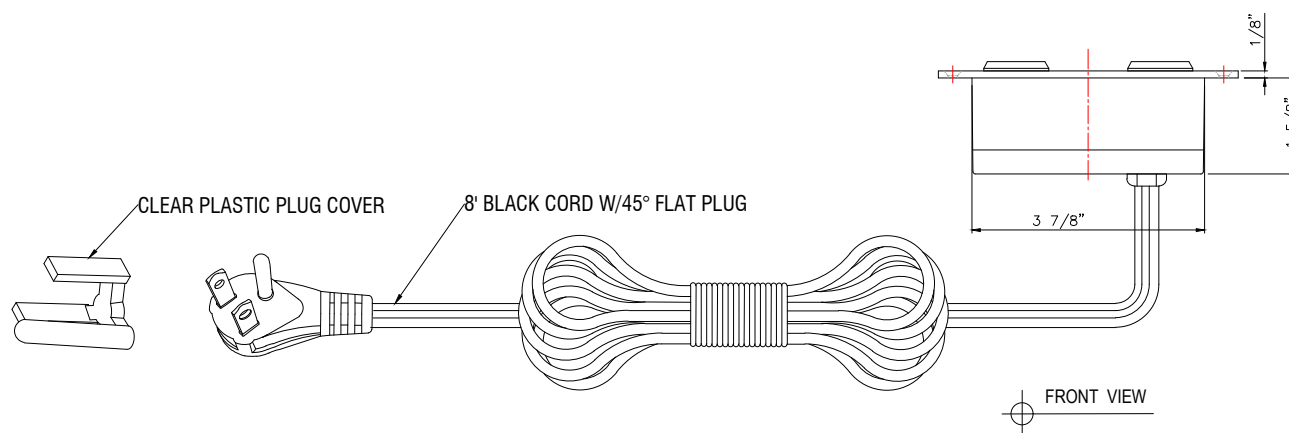

DATE : 2023 / 05 / 26

REV	DATE	SCALE
X		1 :1
		DESIGNED BY
		RD

APPROVED BY	DATE

SIDE VIEW

(3)TR OUTLETS

TOP VIEW

FRONT VIEW