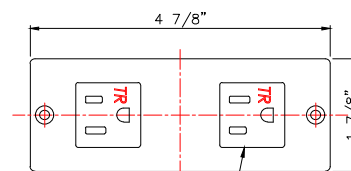

DATE : 2023 / 05 / 26

REV	DATE	SCALE
X		1 :1
		DESIGNED BY
		RD

APPROVED BY	DATE

SIDE VIEW

(3)TR OUTLETS

TOP VIEW

FRONT VIEW