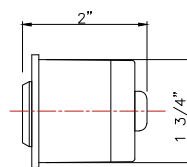

DATE : 2023 / 05 / 26

REV	DATE	SCALE
X		1 :1
		DESIGNED BY
		RD

APPROVED BY	DATE

SIDE VIEW

(3)TR OUTLETS

TOP VIEW

FRONT VIEW