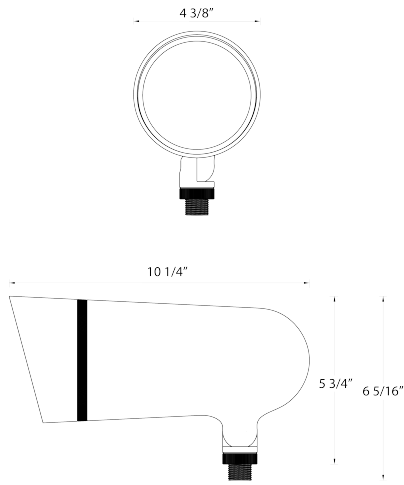

Dimensions

Features

- 100,000-Hour LED lifespan
- IP65 rating protects against dust and water
- 5-Year, limited warranty

Ordering Matrix

Family	Wattage	Mounting	Color Temp	Optics	Finish
LFX	L				
	S = Small, 13W L = Large, 48W	Blank = Knuckle Arm	Blank = 2700-5000K Tunable White, RGBW 16+ Million Colors	Blank = Flood/Spot/Narrow Beam Angle Adjustable	Blank = Bronze W = White B = Black