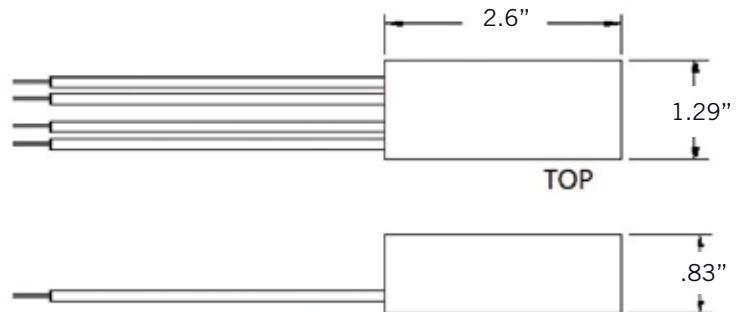

**RATINGS**

Product Model Number

Job Name / Location

Type, Quote

**DIMENSIONS**

**ORDERING GUIDE**

EXAMPLE: LP1260MD

<b>MODEL:</b>	<b>LP</b>	LP
<b>VOLTAGE:</b>		12 (12V) / 24 (24V)
<b>WATTAGE:</b>	<b>60</b>	60 (60 watts)
	<b>MD</b>	MD