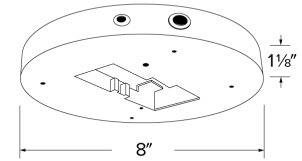

Dimensions

KMTH-ELSW