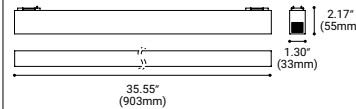

DIAGRAM

PHOTOMETRICS

H(m)	D(m)	E(lx)
115°		
1.0	3.05	342
2.0	6.10	85
3.0	9.16	38
4.0	12.21	21
5.0	15.27	13

1 m = 3.28 ft
1 lx = 0.09 fc