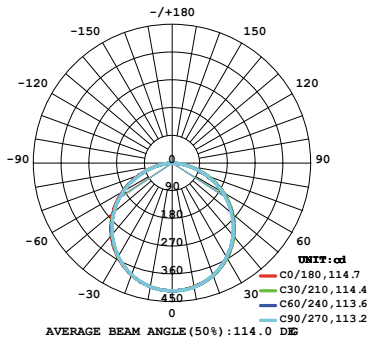

SPECIFICATIONS

- Light Source: 1 x 27.5 W Integrated LED
- Beam Angle: 115°
- Kelvin: *3000K | 3500K
*For other CCT options please contact sales@eurofase.com
- Initial Lumens: 2286 Lm
- Delivered Lumens: 1428 Lm
- CRI: 90+
- Dimming: TRIAC/0-10V
- Color: Black/White
- Input: 24V DC (Remote Driver required)
- Dimension: 35.55"L x 1.30"W x 2.17"H
- Approval: Indoor use
- Electrical Approval: COMPLIANT
- Warranty:

ORDERING OPTIONS

IMAGE	ITEM NUMBER	CCT	FINISH
	36374-01	3000K	Black
Black	36374-35-01	3500K	Black
	36374-02	3000K	White
White	36374-35-02	3500K	White

DIAGRAM

PHOTOMETRICS

H(m)	D(m)	E(lx)
115°		
1.0	3.05	342
2.0	6.10	85
3.0	9.16	38
4.0	12.21	21
5.0	15.27	13

1 m = 3.28 ft
1 lx = 0.09 fc

COMPATIBLE CHANNELS

COMPATIBLE DRIVERS

48595-018
TRIAC & 0-10V dimming

PHOTOMETRICS (METRIC)

PHOTOMETRICS (IMPERIAL)