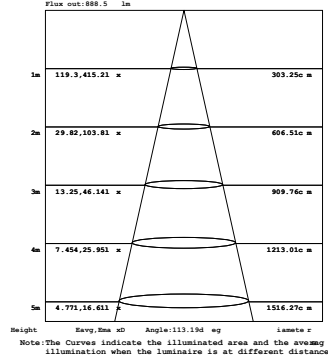

SPECIFICATIONS

- Light Source: 1 x 27.5 W Integrated LED
- Beam Angle: 115°
- Kelvin: *3000K | 3500K
*For other CCT options please contact sales@eurofase.com
- Initial Lumens: 2286 Lm
- Delivered Lumens: 1428 Lm
- CRI: 90+
- Dimming: TRIAC/0-10V
- Color: Black/White
- Input: 24V DC (Remote Driver required)
- Dimension: 35.55"L x 1.30"W x 2.17"H
- Approval: Indoor use
- Electrical Approval: COMPLIANT
- Warranty:

1 m = 3.28 ft
1 lx = 0.09 fc

COMPATIBLE CHANNELS

COMPATIBLE DRIVERS

48595-018
TRIAC & 0-10V dimming

PHOTOMETRICS (METRIC)

PHOTOMETRICS (IMPERIAL)