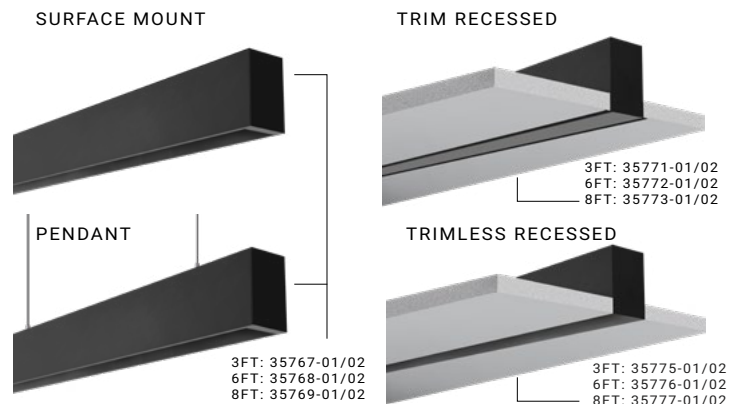

SPECIFICATIONS

- Light Source: 1 x 27.5 W Integrated LED
- Beam Angle: 115°
- Kelvin: *3000K | 3500K
*For other CCT options please contact sales@eurofase.com
- Initial Lumens: 2286 Lm
- Delivered Lumens: 1428 Lm
- CRI: 90+
- Dimming: TRIAC/0-10V
- Color: Black/White
- Input: 24V DC (Remote Driver required)
- Dimension: 35.55"L x 1.30"W x 2.17"H
- Approval: Indoor use
- Electrical Approval: COMPLIANT
- Warranty:

ORDERING OPTIONS

IMAGE	ITEM NUMBER	CCT	FINISH
	36374-01	3000K	Black
Black	36374-35-01	3500K	Black
	36374-02	3000K	White
White	36374-35-02	3500K	White

DIAGRAM

PHOTOMETRICS

H(m)	D(m)	E(lx)
115°		
1.0	3.05	342
2.0	6.10	85
3.0	9.16	38
4.0	12.21	21
5.0	15.27	13

1 m = 3.28 ft
1 lx = 0.09 fc

COMPATIBLE CHANNELS

COMPATIBLE DRIVERS

48595-018
TRIAC & 0-10V dimming

PHOTOMETRICS (METRIC)

PHOTOMETRICS (IMPERIAL)