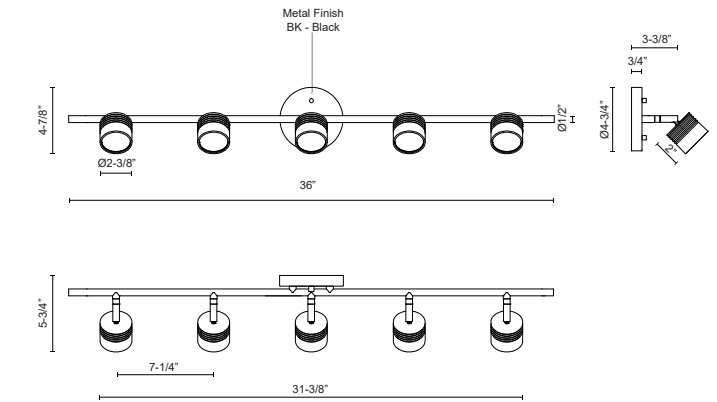

DENSON
TR0710036BK

TRACK

PROJECT

DESCRIPTION

The Denson Fixed Track Light delivers versatile, adjustable illumination in a clean, modern form. Designed to provide focused lighting exactly where it is needed, Denson features adjustable integrated LED spotlights mounted along a streamlined track. Ideal for hospitality, multifamily, residential, and commercial spaces, this fixed track system offers both flexibility and contemporary style. With its minimalist design and customizable aiming, Denson adapts easily to a variety of layouts, making it a practical solution for accent, task, or general lighting applications.

SPECIFICATION DETAILS

Fixture Dimensions	L36" x W4-7/8" x H5-3/4"
Light Source	AC LED Module
Wattage	27W
Total Lumens	2000lm
Delivered Lumens	BK-1379lm
Voltage	120V
Color Temperature	2700K
CRI (Ra)	90CRI
LED Rated Life	50,000 hours
Dimming	100% - 10%, ELV Dimmer (Not Included)
Location	Damp
Glass Details	Diffusive Glass Lens
Mounting Style	All Orientation; Ceiling and Wall;
Canopy Dimensions	D4-3/4" x H3/4"
Illumination Direction	Downlight