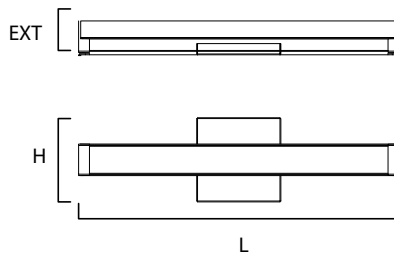

- Always consult a qualified electrician before installing any lighting product

MODEL	DIMENSION	BULB TYPE	CRI	LUMENS INIT DEL	COL TEMP.	DIMMABLE	INPUT
52000	18"W x 1.75"H x 2.25"Ext.	12W LED (Integrated)	90	1140 880	3000K	ELV at 120V	120V-277
52002	24"W x 1.75"H x 2.25"Ext.	16W LED (Integrated)	90	1520 1250	3000K	ELV at 120V	120V-277
52004	30"W x 1.75"H x 2.25"Ext.	20W LED (Integrated)	90	1900 1550	3000K	ELV at 120V	120V-277
52006	36"W x 1.75"H x 2.25"Ext.	24W LED (Integrated)	90	2280 1850	3000K	ELV at 120V	120V-277
52008	48"W x 1.75"H x 2.25"Ext.	32W LED (Integrated)	90	2480 2240	3000K	ELV at 120V	120V-277
52032	24"W x 1.75"H x 2.75"Ext.	16W LED (Integrated)	90	1440 1250	27/35/40K	ELV at 120V	120V-277
52034	30"W x 1.75"H x 2.75"Ext.	20W LED (Integrated)	90	1800 1550	27/35/40K	ELV at 120V	120V-277

## AVAILABLE SIZES:

18" | 24" | 30" | 36" | 48"