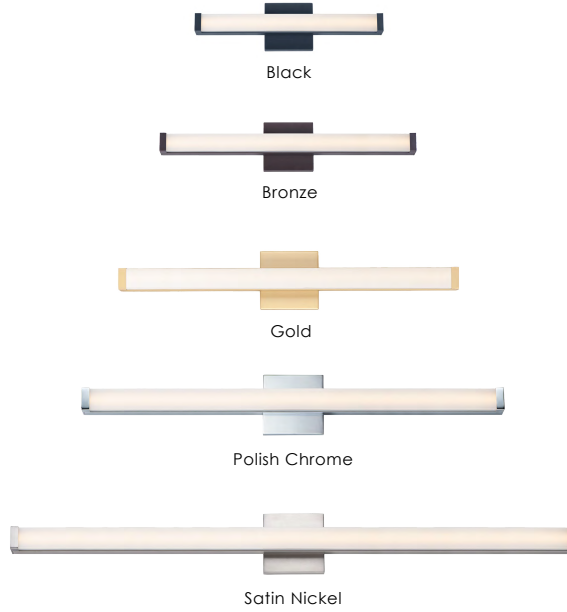

# SPEC I Bath Vanity

52000 / 52002 / 52004 / 52006 / 52008 / 52032 / 52034

- Squared acrylic lens
- 3000K Color Temperature
- CRI 90+
- Dimmable with ELV dimmers at 120V
- Damp Location
- 120-277V input
- Title 24

## PRODUCT DESCRIPTION

This minimalistic contemporary approach to LED vanity lighting will be the standard for both residential and commercial applications. The light engine features a high quality dimmable driver with multi volt input and high color rendering LEDs for the ultimate vanity lighting.

## FINISHES OPTIONS:

- Black (BK)
- Bronze (BZ)
- Gold (GLD)
- Polish Chrome (PC)
- Satin Nickel (SN)

## MATERIAL:

Aluminum, Acrylic