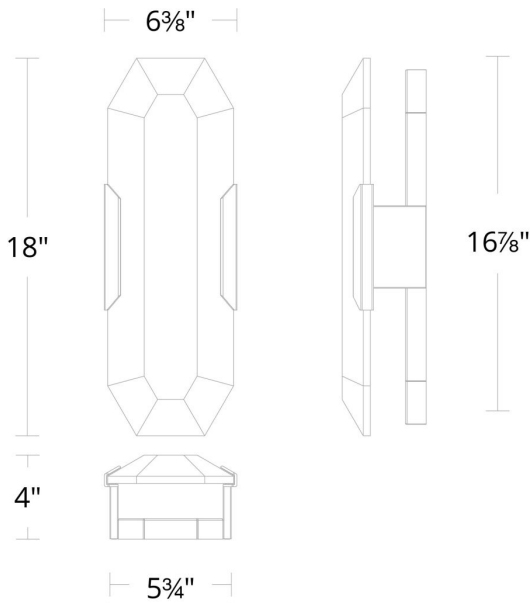

Project:

Location:

Fixture Type:

Catalog Number:

AVAILABLE FINISHES:

Toulouse

WS-98318

PRODUCT DESCRIPTION

WS-98318

Model & Size	Color Temp	Finish	LED Watts	LED Lumens	Delivered Lumens
WS-98318 18"	3000K	AB Aged Brass	17.3W	1600	538
	3000K	AN Antique Nickel	17.3W	1600	538

Example: **WS-98318-AN**

For custom requests please contact customs@modernforms.com

WS-98324

Model & Size	Color Temp	Finish	LED Watts	LED Lumens	Delivered Lumens
WS-98324 24"	3000K	AB Aged Brass	28.9W	2831	712
	3000K	AN Antique Nickel	28.9W	2831	712

Example: **WS-98324-AN**

For custom requests please contact customs@modernforms.com