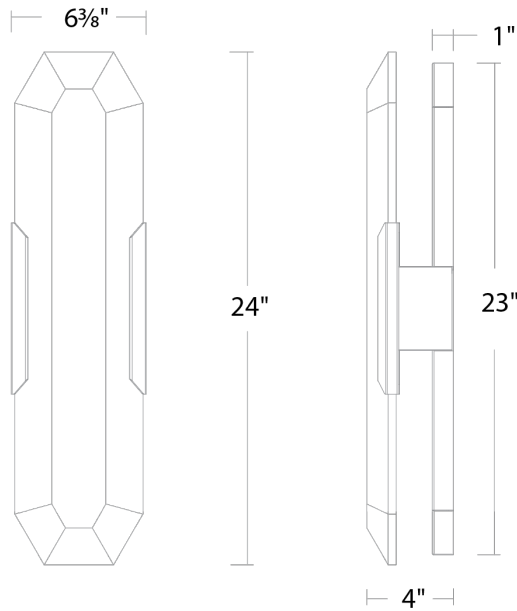

Project:

Location:

Fixture Type:

Catalog Number:

AVAILABLE FINISHES:

Toulouse

WS-98324

PRODUCT DESCRIPTION

The Toulouse wall sconce add a dose of luxury to any space from the rich and varied look of carved alabaster, simply held by two metal accents. Diffused, 3000K LED illumination glows from the stone creating an elegant, refined aesthetic.

FEATURES

- ACLED driverless technology
- Ambient illumination
- First class quality Spanish alabaster
- Natural alabaster with unique veining in each crafted piece

SPECIFICATIONS

Rated Life	54000 Hours
Standards	ETL, cETL,Damp Location Listed,Title 24 JA8: 2019 Compliant
Input	120 VAC,50/60Hz
Dimming	ELV: 100-5%,TRIAC: 100-5%
Mounting	Can be mounted on wall in all orientations
Color Temp	3000K
CRI	90
Construction	Extruded aluminum frame with silk screened glass diffuser and alabaster shade

WS-98324

Model & Size	Color Temp	Finish	LED Watts	LED Lumens	Delivered Lumens
WS-98324 24"	3000K	AB Aged Brass	28.9W	2831	712
	3000K	AN Antique Nickel	28.9W	2831	712

Example: **WS-98324-AN**

For custom requests please contact customs@modernforms.com