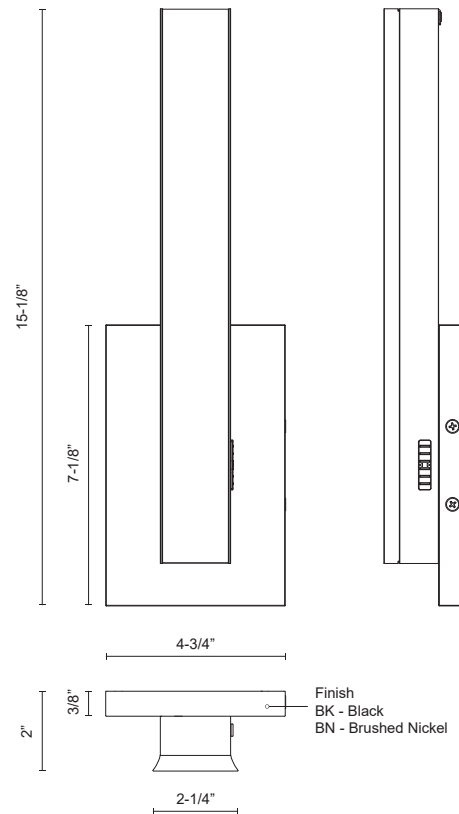

GARLAND
WS14-040
WALL SCNCE

PROJECT

WS14-040-BK
Black

WS14-040-BN
Brushed Nickel

SPECIFICATION DETAILS

| | |
|------------------------|--------------------------------------------------|
| Fixture Dimensions | W2-1/4" x H15-1/8" x E2" |
| Light Source | AC LED Module |
| Wattage | 16W |
| Total Lumens | 1680lm |
| Delivered Lumens | BK-839lm; BN-1031lm |
| Voltage | 120V |
| Color Temperature | Selectable 5CCT/2700K/3000K/3500K/4000K/5000K |
| CRI (Ra) | 90CRI |
| LED Rated Life | 50,000 hours |
| Dimming | 100%-10%, ELV Dimmer (Not Included) |
| Diffuser Details | Clear Exterior Frosted Interior Acrylic Diffuser |
| CEC Title 24 JA8 | Yes, JA8-2022 |
| Location | Damp |
| Illumination Direction | Front |
| Mounting Style | Wall Mount, All Orientation |
| Height From Center | 11-1/2" |
| ADA Compliant | Yes |
| Paint Finish | BK01; BN01 |
| Material | Aluminum + Steel + Acrylic |
| Canopy Dimensions | W4-3/4" x H7-1/8" x E3/8" |

- 5 Color Temperature Options – Choose between 2700K, 3000K, 3500K, 4000K, or 5000K with the built-in CCT switch.
- Double-Wall Diffuser Design – Inner opal diffuser and clear outer layer for layered, soft lighting with visual depth.
- Integrated LED, No Bulbs Required – Energy-efficient LED technology that provides long-lasting, maintenance-free lighting.
- Minimal Rectangular Profile – Clean, rectangular form and backplate bring modern simplicity to your bathroom.
- Even, Glare-Free Illumination – Diffuser ensures smooth, shadow-free lighting, perfect for vanity and grooming spaces.
- Flexible Mounting – Can be installed both horizontally and vertically for versatile design possibilities.