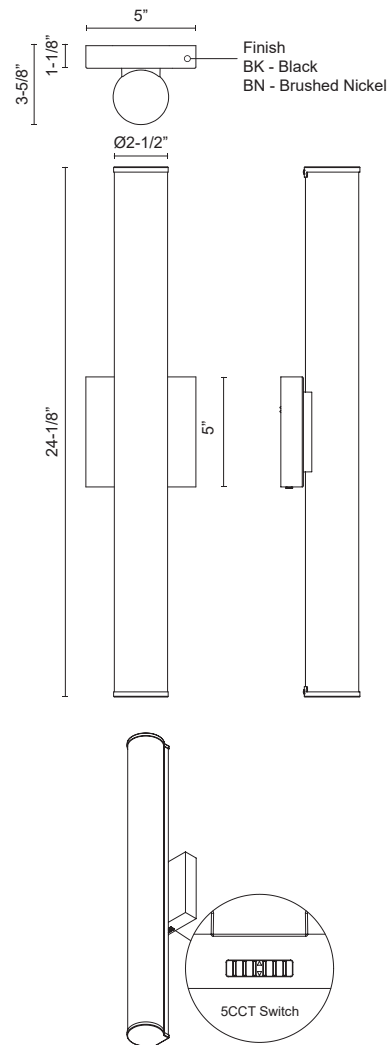

- 5 Color Temperature Options – Easily switch between 2700K, 3000K, 3500K, 4000K, or 5000K with the built-in control.
- Integrated LED, No Bulbs Required – Energy-saving, long-life LED technology with zero bulb replacements.
- Modern Tube Design with Square Backplate – Blends soft cylindrical form with structured detail for a balanced aesthetic.
- Soft, Even Illumination – Opal diffuser ensures glare-free lighting perfect for mirrors and grooming spaces.
- Versatile Mounting Options – Can be installed horizontally or vertically for flexible design applications.

SPECIFICATION DETAILS

Fixture Dimensions	W2-1/2" x H24-1/8" x E3-5/8"
Light Source	AC LED Module
Wattage	25W
Total Lumens	2625lm
Delivered Lumens	BK-2083lm; BN-2176lm
Voltage	120V
Color Temperature	Selectable 5 CCT/2700K/3000K/3500K/4000K/5000K
CRI (Ra)	90CRI
LED Rated Life	50,000 hours
Dimming	100%-10%, ELV Dimmer (Not Included)
Diffuser Details	Frosted Acrylic Diffuser
CEC Title 24 JA8	Yes, JA8-2022
Location	Damp
Illumination Direction	Omni-directional
Mounting Style	Wall Mount, All Orientation
Height From Center	12"
ADA Compliant	Yes
Paint Finish	BK01; BN01
Material	Aluminum + Steel + Acrylic
Canopy Dimensions	W5" x H5" x E1-1/8"

* For warranty information, please visit www.kuzcolighting.com/warranty

COMMENT