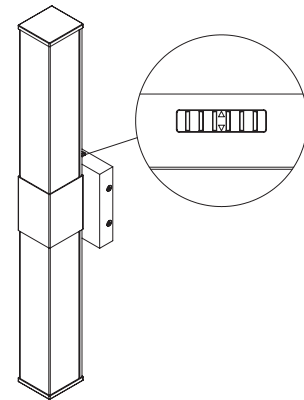

- 5 Color Temperature Options – Choose between 2700K, 3000K, 3500K, 4000K, or 5000K with the built-in CCT switch.
- Integrated LED, No Bulbs Required – Efficient LED technology delivers bright light with zero maintenance.
- Rectangular Profile with Square Accents – Sharp lines and decorative details add modern architectural flair.
- Even, Glare-Free Illumination – Opal diffuser ensures smooth, shadow-free light for grooming and ambiance.
- Horizontal or Vertical Mounting – Versatile installation options for various bath layouts.

SPECIFICATION DETAILS

Fixture Dimensions	W2-1/2" x H24-1/8" x E3-3/4"
Light Source	AC LED Module
Wattage	25W
Total Lumens	2625lm
Delivered Lumens	BK-1825lm; BN-1974lm
Voltage	120V
Color Temperature	Selectable 5CCT/2700K/3000K/3500K/4000K/5000K
CRI (Ra)	90CRI
LED Rated Life	50,000 hours
Dimming	100%-10%, ELV Dimmer (Not Included)
Diffuser Details	Frosted Acrylic Diffuser
CEC Title 24 JA8	Yes, JA8-2022
Location	Damp
Illumination Direction	Omni-directional
Mounting Style	Wall Mount, All Orientation
Height From Center	12"
ADA Compliant	Yes
Paint Finish	BK01; BN01
Material	Aluminum + Steel + Acrylic
Canopy Dimensions	W5" x H5" x E1-1/8"

* For warranty information, please visit www.kuzcolighting.com/warranty

COMMENT