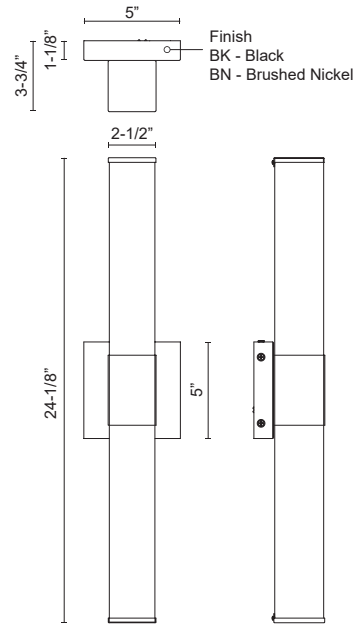

- 5 Color Temperature Options – Choose between 2700K, 3000K, 3500K, 4000K, or 5000K with the built-in CCT switch.
- Integrated LED, No Bulbs Required – Efficient LED technology delivers bright light with zero maintenance.
- Rectangular Profile with Square Accents – Sharp lines and decorative details add modern architectural flair.
- Even, Glare-Free Illumination – Opal diffuser ensures smooth, shadow-free light for grooming and ambiance.
- Horizontal or Vertical Mounting – Versatile installation options for various bath layouts.

SPECIFICATION DETAILS

Fixture Dimensions	W2-1/2" x H24-1/8" x E3-3/4"
Light Source	AC LED Module
Wattage	25W
Total Lumens	2625lm
Delivered Lumens	BK-1825lm; BN-1974lm
Voltage	120V
Color Temperature	Selectable 5CCT/2700K/3000K/3500K/4000K/5000K
CRI (Ra)	90CRI
LED Rated Life	50,000 hours
Dimming	100%-10%, ELV Dimmer (Not Included)
Diffuser Details	Frosted Acrylic Diffuser
CEC Title 24 JA8	Yes, JA8-2022
Location	Damp
Illumination Direction	Omni-directional
Mounting Style	Wall Mount, All Orientation
Height From Center	12"
ADA Compliant	Yes
Paint Finish	BK01; BN01
Material	Aluminum + Steel + Acrylic
Canopy Dimensions	W5" x H5" x E1-1/8"

* For warranty information, please visit www.kuzcolighting.com/warranty

COMMENT