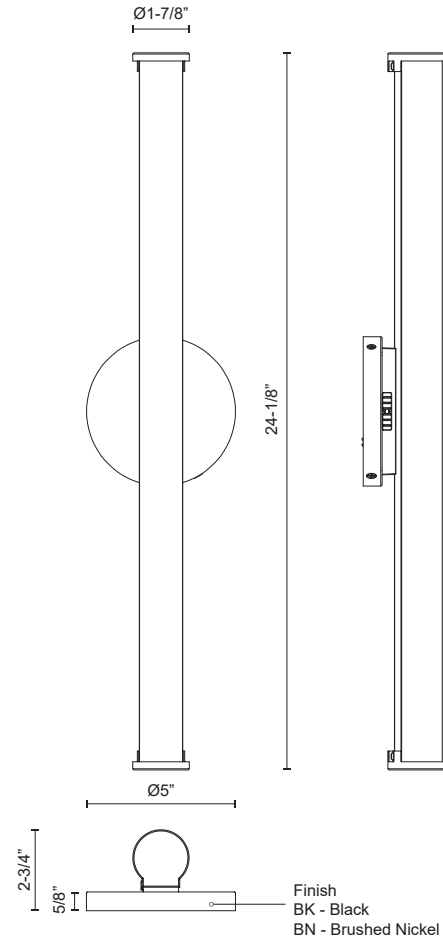

- 5 Color Temperature Options – Select between 2700K, 3000K, 3500K, 4000K, or 5000K with the built-in CCT switch.
- Integrated LED, No Bulbs Required – Maintenance-free, energy-efficient LED lighting that lasts for years.
- Sleek Tube Profile with Round Backplate – Minimalist design that fits a variety of bathroom aesthetics.
- Smooth Opal Diffuser – Provides a soft, uniform glow without harsh shadows or glare.
- Flexible Mounting – Can be installed horizontally or vertically for versatile bathroom lighting.

SPECIFICATION DETAILS

Fixture Dimensions	W1-7/8" x H24-1/8" x E2-3/4"
Light Source	AC LED Module
Wattage	25W
Total Lumens	2625lm
Delivered Lumens	BK-1897lm; BN-1978lm
Voltage	120V
Color Temperature	Selectable 5CCT/2700K/3000K/3500K/4000K/5000K
CRI (Ra)	90CRI
LED Rated Life	50,000 hours
Dimming	100%-10%, ELV Dimmer (Not Included)
Diffuser Details	Frosted Acrylic Diffuser
CEC Title 24 JA8	Yes, JA8-2022
Location	Damp
Illumination Direction	Omni-directional
Mounting Style	Wall Mount, All Orientation
Height From Center	12"
ADA Compliant	Yes
Paint Finish	BK01; BN01
Material	Aluminum + Steel + Acrylic
Canopy Dimensions	D5" x E5/8"

* For warranty information, please visit www.kuzcolighting.com/warranty

kuzco
vibe

CANADA: 19054 28TH AVENUE - SURREY, BC V3Z 6M3
USA: 3035 E. LONE MOUNTAIN ROAD - LAS VEGAS, NV 89081

WWW.KUZCOLIGHTING.COM

© 2025 KUZCO LIGHTING. ALL RIGHTS RESERVED.

COMMENT