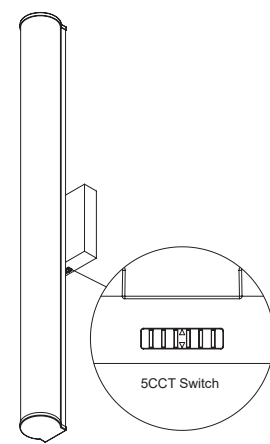

* For warranty information, please visit www.kuzcolighting.com/warranty

DESCRIPTION

The Rico Bath Collection balances organic elegance with modern structure. A slender tube of illumination floats from a clean square backplate, creating a look that's both natural and contemporary. Ideal for vanities and bath spaces, Rico features a built-in 5-color temperature switch (2700K–5000K), letting you fine-tune your lighting to suit your space. With integrated LED and a sleek profile, Rico offers refined, adaptable style with efficient performance.

- 5 Color Temperature Options – Easily switch between 2700K, 3000K, 3500K, 4000K, or 5000K with the built-in control.
- Integrated LED, No Bulbs Required – Energy-saving, long-life LED technology with zero bulb replacements.
- Modern Tube Design with Square Backplate – Blends soft cylindrical form with structured detail for a balanced aesthetic.
- Soft, Even Illumination – Opal diffuser ensures glare-free lighting perfect for mirrors and grooming spaces.
- Versatile Mounting Options – Can be installed horizontally or vertically for flexible design applications.

COMMENT