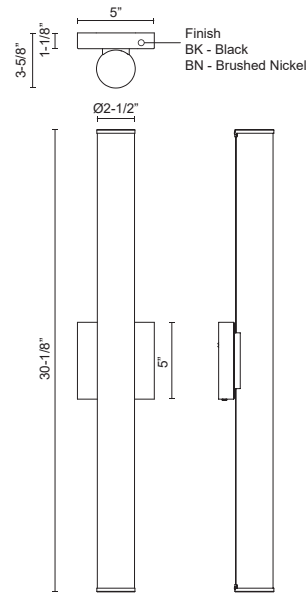

* For warranty information, please visit www.kuzcolighting.com/warranty

DESCRIPTION

The Rico Bath Collection balances organic elegance with modern structure. A slender tube of illumination floats from a clean square backplate, creating a look that's both natural and contemporary. Ideal for vanities and bath spaces, Rico features a built-in 5-color temperature switch (2700K–5000K), letting you fine-tune your lighting to suit your space. With integrated LED and a sleek profile, Rico offers refined, adaptable style with efficient performance.

- 5 Color Temperature Options – Easily switch between 2700K, 3000K, 3500K, 4000K, or 5000K with the built-in control.
- Integrated LED, No Bulbs Required – Energy-saving, long-life LED technology with zero bulb replacements.
- Modern Tube Design with Square Backplate – Blends soft cylindrical form with structured detail for a balanced aesthetic.
- Soft, Even Illumination – Opal diffuser ensures glare-free lighting perfect for mirrors and grooming spaces.
- Versatile Mounting Options – Can be installed horizontally or vertically for flexible design applications.

COMMENT