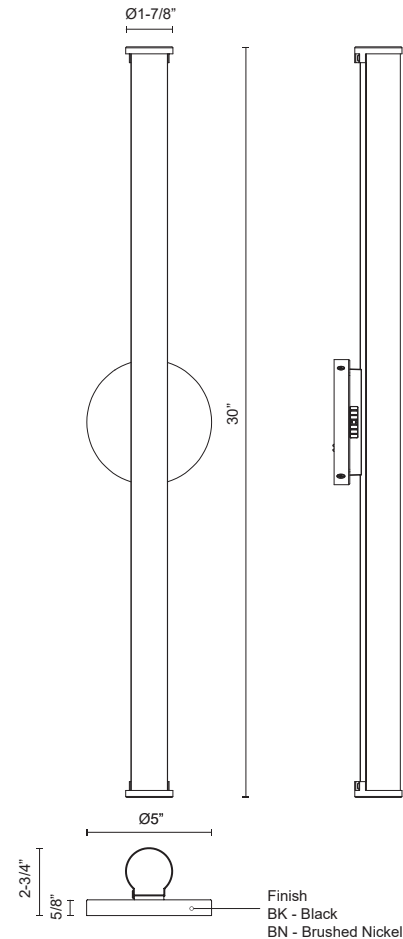

- 5 Color Temperature Options – Select between 2700K, 3000K, 3500K, 4000K, or 5000K with the built-in CCT switch.
- Integrated LED, No Bulbs Required – Maintenance-free, energy-efficient LED lighting that lasts for years.
- Sleek Tube Profile with Round Backplate – Minimalist design that fits a variety of bathroom aesthetics.
- Smooth Opal Diffuser – Provides a soft, uniform glow without harsh shadows or glare.
- Flexible Mounting – Can be installed horizontally or vertically for versatile bathroom lighting.

SPECIFICATION DETAILS

Fixture Dimensions	W1-7/8" x H30" x E2-3/4"
Light Source	AC LED Module
Wattage	27W
Total Lumens	2835lm
Delivered Lumens	BK-2264lm; BN-2319lm
Voltage	120V
Color Temperature	Selectable 5CCT/2700K/3000K/3500K/4000K/5000K
CRI (Ra)	90CRI
LED Rated Life	50,000 hours
Dimming	100%-10%, ELV Dimmer (Not Included)
Diffuser Details	Frosted Acrylic Diffuser
CEC Title 24 JA8	Yes, JA8-2022
Location	Damp
Illumination Direction	Omni-directional
Mounting Style	Wall Mount, All Orientation
Height From Center	15"
ADA Compliant	Yes
Paint Finish	BK01; BN01
Material	Aluminum + Steel + Acrylic
Canopy Dimensions	D5" x E5/8"

* For warranty information, please visit www.kuzcolighting.com/warranty

kuzco
vibe

CANADA: 19054 28TH AVENUE - SURREY, BC V3Z 6M3
USA: 3035 E. LONE MOUNTAIN ROAD - LAS VEGAS, NV 89081

WWW.KUZCOLIGHTING.COM
© 2025 KUZCO LIGHTING. ALL RIGHTS RESERVED.

COMMENT