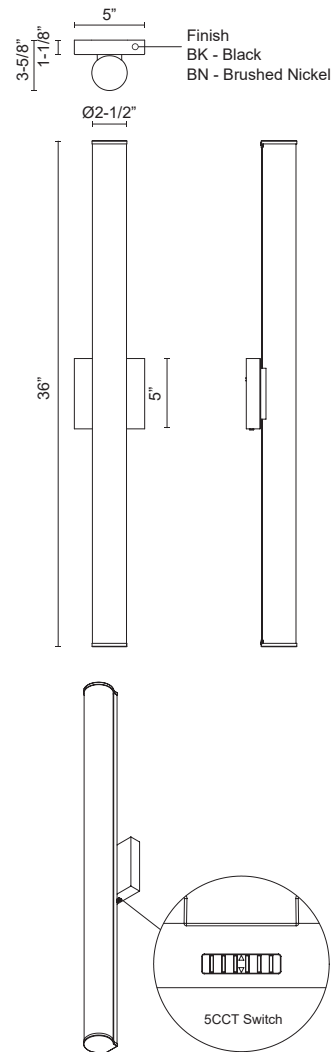

WS36-016-BK
Black

WS36-016-BN
Brushed Nickel

SPECIFICATION DETAILS

Fixture Dimensions	W2-1/2" x H36" x E3-5/8"
Light Source	AC LED Module
Wattage	31W
Total Lumens	3255lm
Delivered Lumens	BK-2645lm; BN-2781lm
Voltage	120V
Color Temperature	Selectable 5CCT/2700K/3000K/3500K/4000K/5000K
CRI (Ra)	90CRI
LED Rated Life	50,000 hours
Dimming	100%-10%, ELV Dimmer (Not Included)
Diffuser Details	Frosted Acrylic Diffuser
CEC Title 24 JA8	Yes, JA8-2022
Location	Damp
Illumination Direction	Omni-directional
Mounting Style	Wall Mount, All Orientation
Height From Center	18"
ADA Compliant	Yes
Paint Finish	BK01; BN01
Material	Aluminum + Steel + Acrylic
Canopy Dimensions	W5" x H5" x E1-1/8"

* For warranty information, please visit www.kuzcolighting.com/warranty

DESCRIPTION

The Rico Bath Collection balances organic elegance with modern structure. A slender tube of illumination floats from a clean square backplate, creating a look that's both natural and contemporary. Ideal for vanities and bath spaces, Rico features a built-in 5-color temperature switch (2700K–5000K), letting you fine-tune your lighting to suit your space. With integrated LED and a sleek profile, Rico offers refined, adaptable style with efficient performance.

- 5 Color Temperature Options – Easily switch between 2700K, 3000K, 3500K, 4000K, or 5000K with the built-in control.
- Integrated LED, No Bulbs Required – Energy-saving, long-life LED technology with zero bulb replacements.
- Modern Tube Design with Square Backplate – Blends soft cylindrical form with structured detail for a balanced aesthetic.
- Soft, Even Illumination – Opal diffuser ensures glare-free lighting perfect for mirrors and grooming spaces.
- Versatile Mounting Options – Can be installed horizontally or vertically for flexible design applications.