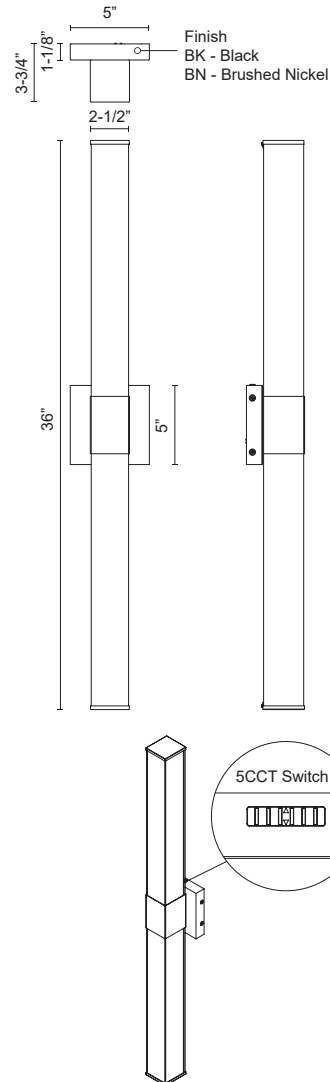

WS36-018-BK
Black

WS36-018-BN
Brushed Nickel

SPECIFICATION DETAILS

Fixture Dimensions	W2-1/2" x H36" x E3-3/4"
Light Source	AC LED Module
Wattage	31W
Total Lumens	3255lm
Delivered Lumens	BK-2489lm; BN-2652lm
Voltage	120V
Color Temperature	Selectable 5CCT/2700K/3000K/3500K/4000K/5000K
CRI (Ra)	90CRI
LED Rated Life	50,000 hours
Dimming	100%-10%, ELV Dimmer (Not Included)
Diffuser Details	Frosted Acrylic Diffuser
CEC Title 24 JA8	Yes, JA8-2022
Location	Damp
Illumination Direction	Omni-directional
Mounting Style	Wall Mount, All Orientation
Height From Center	18"
ADA Compliant	Yes
Paint Finish	BK01; BN01
Material	Aluminum + Steel + Acrylic
Canopy Dimensions	W5" x H5" x E1-1/8"

* For warranty information, please visit www.kuzcolighting.com/warranty

DESCRIPTION

The Vivi Bath Collection brings modern structure and subtle sophistication to any bath or vanity space. Its clean rectangular profile is accented by square metal details that add a hint of architectural style without overpowering. A built-in 5-color temperature switch (2700K–5000K) allows you to adjust the ambiance as needed. With integrated LED and a design that balances function and form, Vivi delivers crisp, even illumination with visual character.

- 5 Color Temperature Options – Choose between 2700K, 3000K, 3500K, 4000K, or 5000K with the built-in CCT switch.
- Integrated LED, No Bulbs Required – Efficient LED technology delivers bright light with zero maintenance.
- Rectangular Profile with Square Accents – Sharp lines and decorative details add modern architectural flair.
- Even, Glare-Free Illumination – Opal diffuser ensures smooth, shadow-free light for grooming and ambiance.
- Horizontal or Vertical Mounting – Versatile installation options for various bath layouts.