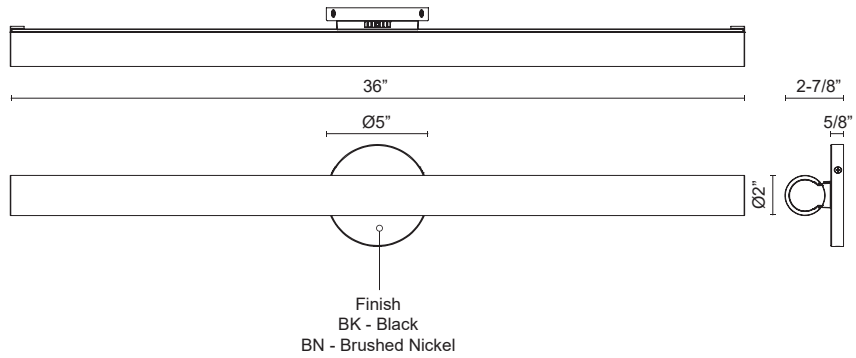

WS36-027-BK
Black

WS36-027-BN
Brushed Nickel

SPECIFICATION DETAILS

Fixture Dimensions	W36" x H2" x E2-7/8"
Light Source	AC LED Module
Wattage	31W
Total Lumens	3255lm
Delivered Lumens	BK-2519lm; BN-2595lm
Voltage	120V
Color Temperature	Selectable 5CCT/2700K/3000K/3500K/4000K/5000K
CRI (Ra)	90CRI
LED Rated Life	50,000 hours
Dimming	100%-10%, ELV Dimmer (Not Included)
Diffuser Details	Clear Exterior Frosted Interior Acrylic Diffuser
CEC Title 24 JA8	Yes, JA8-2022
Location	Damp
Illumination Direction	Omni-directional
Mounting Style	Wall Mount, All Orientation
Height From Center	18"
ADA Compliant	Yes
Paint Finish	BK01; BN01
Material	Aluminum + Steel + Acrylic
Canopy Dimensions	D5" x E5/8"

* For warranty information, please visit www.kuzcolighting.com/warranty

DESCRIPTION

The Tole Bath Collection brings refined simplicity to the modern bathroom. With its round profile and matching round backplate, Tole offers a cohesive and elegant look. Its standout feature is a double-wall diffuser—an opal inner core encased in a clear outer layer—creating soft, dimensional light that adds subtle interest to any vanity setting. With integrated LED and generous illumination, Tole combines style and performance in one sleek package.

- 5 Color Temperature Options – Choose between 2700K, 3000K, 3500K, 4000K, or 5000K with the built-in CCT switch.
- Double-Wall Diffuser Design – Inner opal diffuser with clear outer layer adds depth and soft, layered lighting.
- Integrated LED, No Bulbs Required – Energy-efficient LED lighting offers maintenance-free performance.
- Modern Round Profile – Rounded form and backplate bring cohesion and softness to bathroom designs.
- Bright, Even Illumination – Designed to deliver shadow-free light ideal for mirrors and grooming.
- Horizontal or Vertical Mounting – Flexible installation options suit a variety of vanity configurations