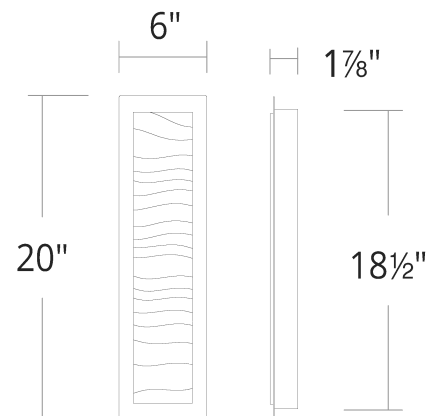

WAC LIGHTING

Wavelet

Outdoor Wall Sconce 4CCT

Fixture Type: _____
Catalog Number: _____
Project: _____
Location: _____

Model & Size	Color Temp	Finish	LED Watts	LED Lumens	Delivered Lumens
<input type="radio"/> WS-W38520 20'	<input type="radio"/> 2700K <input type="radio"/> 3000K <input type="radio"/> 3500K <input checked="" type="radio"/> 4000K	<input type="radio"/> BK Black	14W	800	515

SPECIFICATIONS

Color Temp:	2700K,3000K,3500K,4000K
Input:	120-277V,50/60Hz
CRI	90
Dimming:	ELV: 100-10% , TRIAC: 100-10%
Rated Life:	50,000 Hours
Standards:	ETL, cETL, ADA, Wet Location Listed
Construction	Aluminum hardware

FINISHES:

Black

LINE DRAWING

WS-W38520