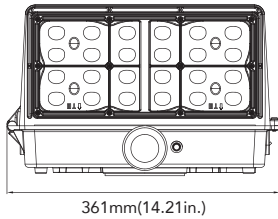

OWP-FC-211-LED

LED Medium Full Cut-Off Wall Pack Series with Multi Lumen Multi CCT

up to 70 Wattage / up to 10000 Lumens

Catalog Number:	
Project Name:	
Note:	Type:

**EASY 3 COLORS
SELECTOR**
3000K • 4000K • 5000K

DIMENSION:

PHOTOMETRICS:

SPECIFICATIONS:

LUMENS	4000/6000/8000/10000 lumens
WATTAGE	28W/42W/56W/70W
CCT	30K/40K/50K
CRI	80
LIGHT EFFICIENCY	150 lumens/watt
VOLTAGE	120-277 VAC
POWER FREQUENCY	50/60 Hz
FINISH	Bronze
APPLICABLE ENVIRONMENT	Dry/Damp/Wet location
WORKING TEMPERATURE	-40°C to 50°C