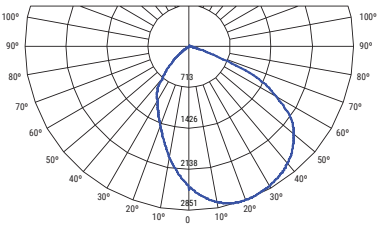

DIMENSION:

PHOTOMETRICS:

SPECIFICATIONS:

LUMENS	4000/6000/8000/10000 lumens
WATTAGE	28W/42W/56W/70W
CCT	30K/40K/50K
CRI	80
LIGHT EFFICIENCY	150 lumens/watt
VOLTAGE	120-277 VAC
POWER FREQUENCY	50/60 Hz
FINISH	Bronze
APPLICABLE ENVIRONMENT	Dry/Damp/Wet location
WORKING TEMPERATURE	-40°C to 50°C